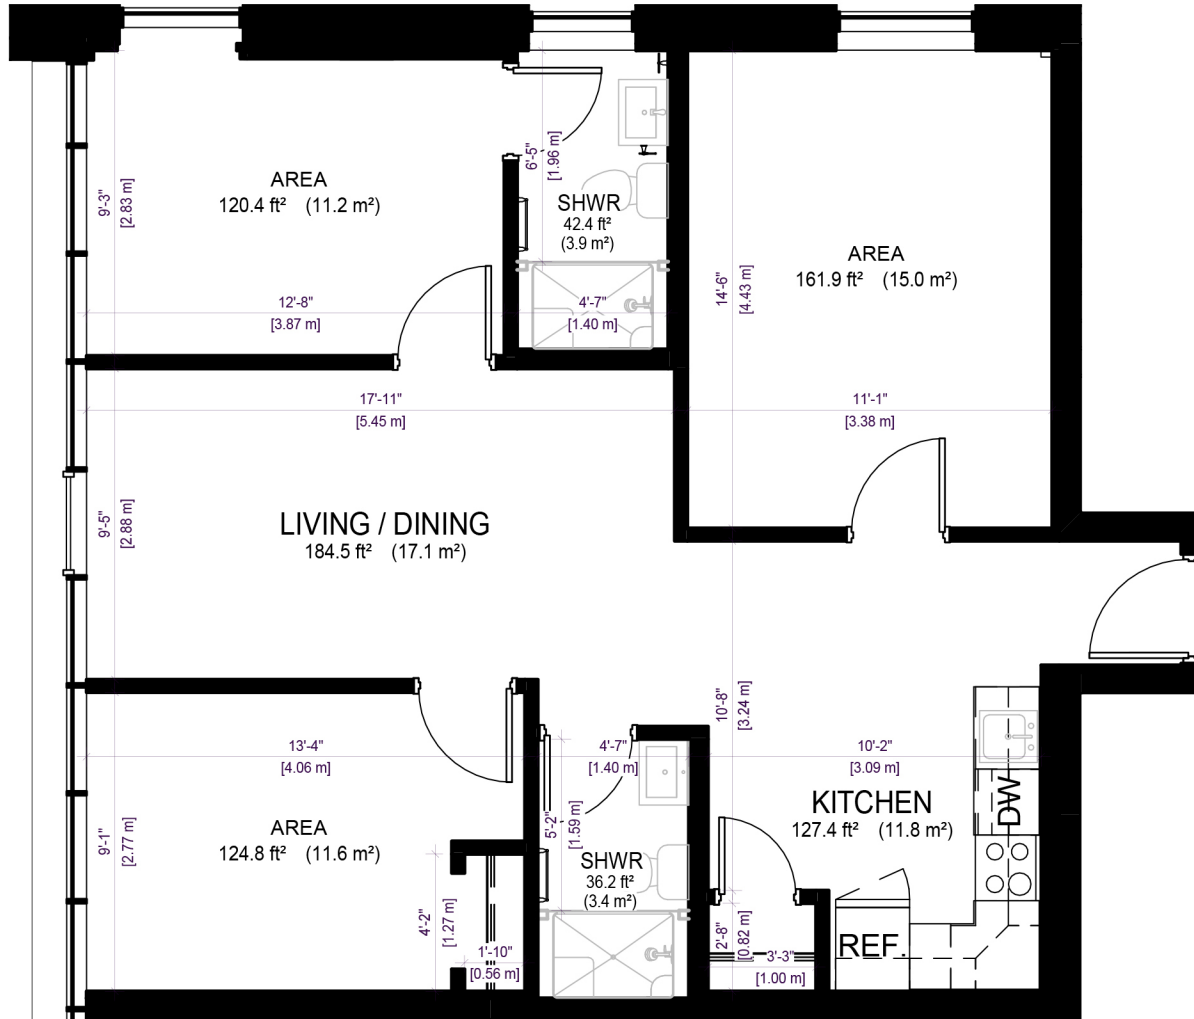

SUITE 307

TOTAL SPACE

952 ft² (88.4 m²)

INTERIOR

952 ft² (88.4 m²)

EXTERIOR

N/A

ALL ROOM MEASUREMENTS ARE APPROXIMATE.