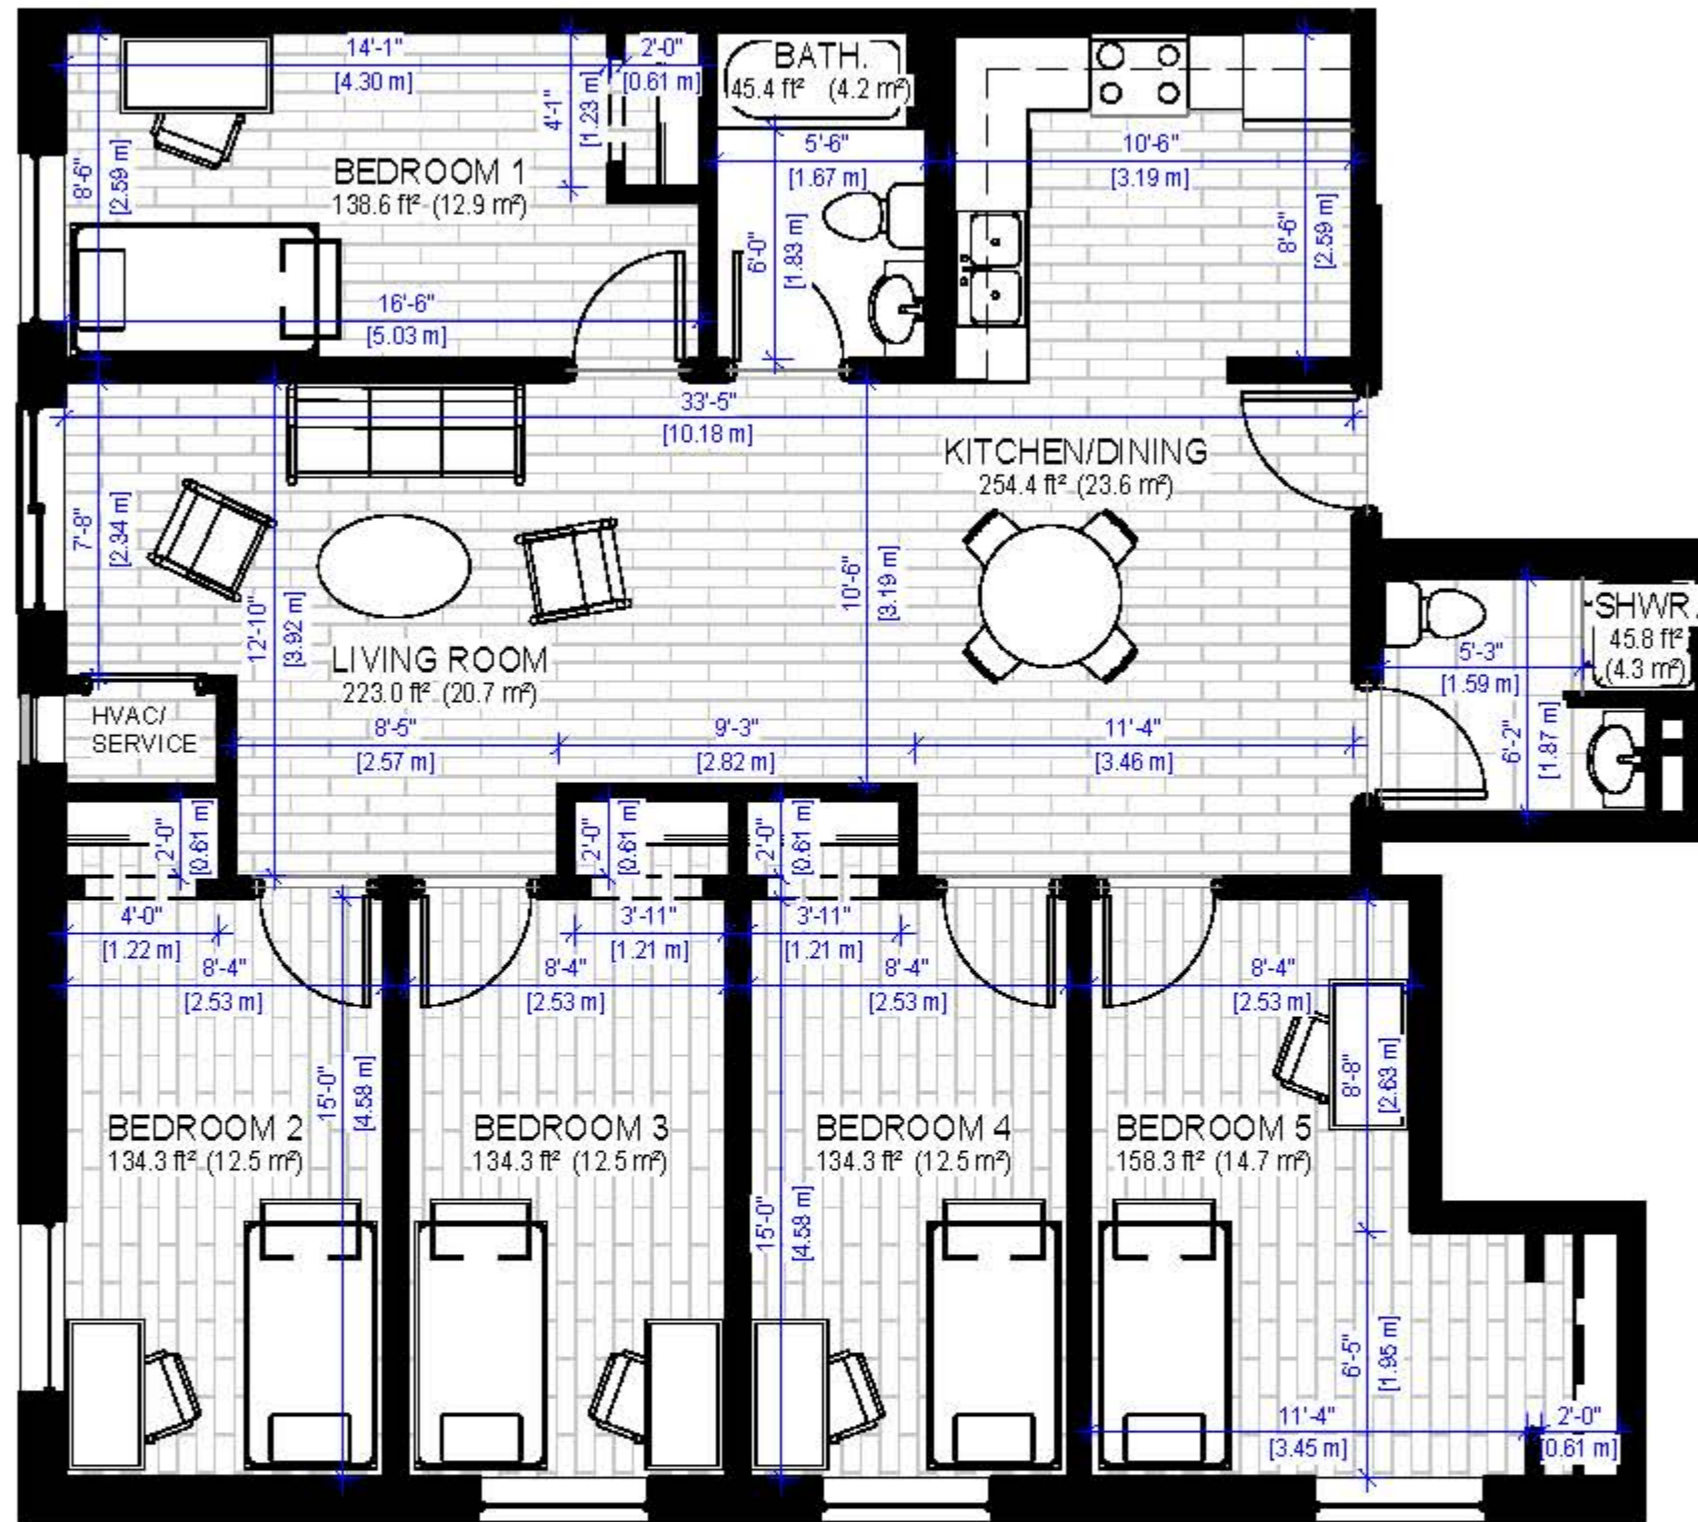

Suite 101

1573 ft² (146.2 m²)

392 Albert Street, Waterloo, Ontario

ALL ROOM MEASUREMENTS ARE APPROXIMATE

Suite 102

1656 ft² (153.8 m²)

392 Albert Street, Waterloo, Ontario

ALL ROOM MEASUREMENTS ARE APPROXIMATE

Suite 103

1588 ft² (147.6 m²)

392 Albert Street, Waterloo, Ontario

ALL ROOM MEASUREMENTS ARE APPROXIMATE

Suite 201

1573 ft² (146.2 m²)

392 Albert Street, Waterloo, Ontario

ALL ROOM MEASUREMENTS ARE APPROXIMATE

Suite 202

1656 ft² (153.8 m²)

392 Albert Street, Waterloo, Ontario

ALL ROOM MEASUREMENTS ARE APPROXIMATE

Suite 203

1612 ft² (149.8 m²)

392 Albert Street, Waterloo, Ontario

ALL ROOM MEASUREMENTS ARE APPROXIMATE

Suite 204

1491 ft² (138.5 m²)

392 Albert Street, Waterloo, Ontario

ALL ROOM MEASUREMENTS ARE APPROXIMATE

Suite 301

1573 ft² (146.2 m²)

392 Albert Street, Waterloo, Ontario

ALL ROOM MEASUREMENTS ARE APPROXIMATE