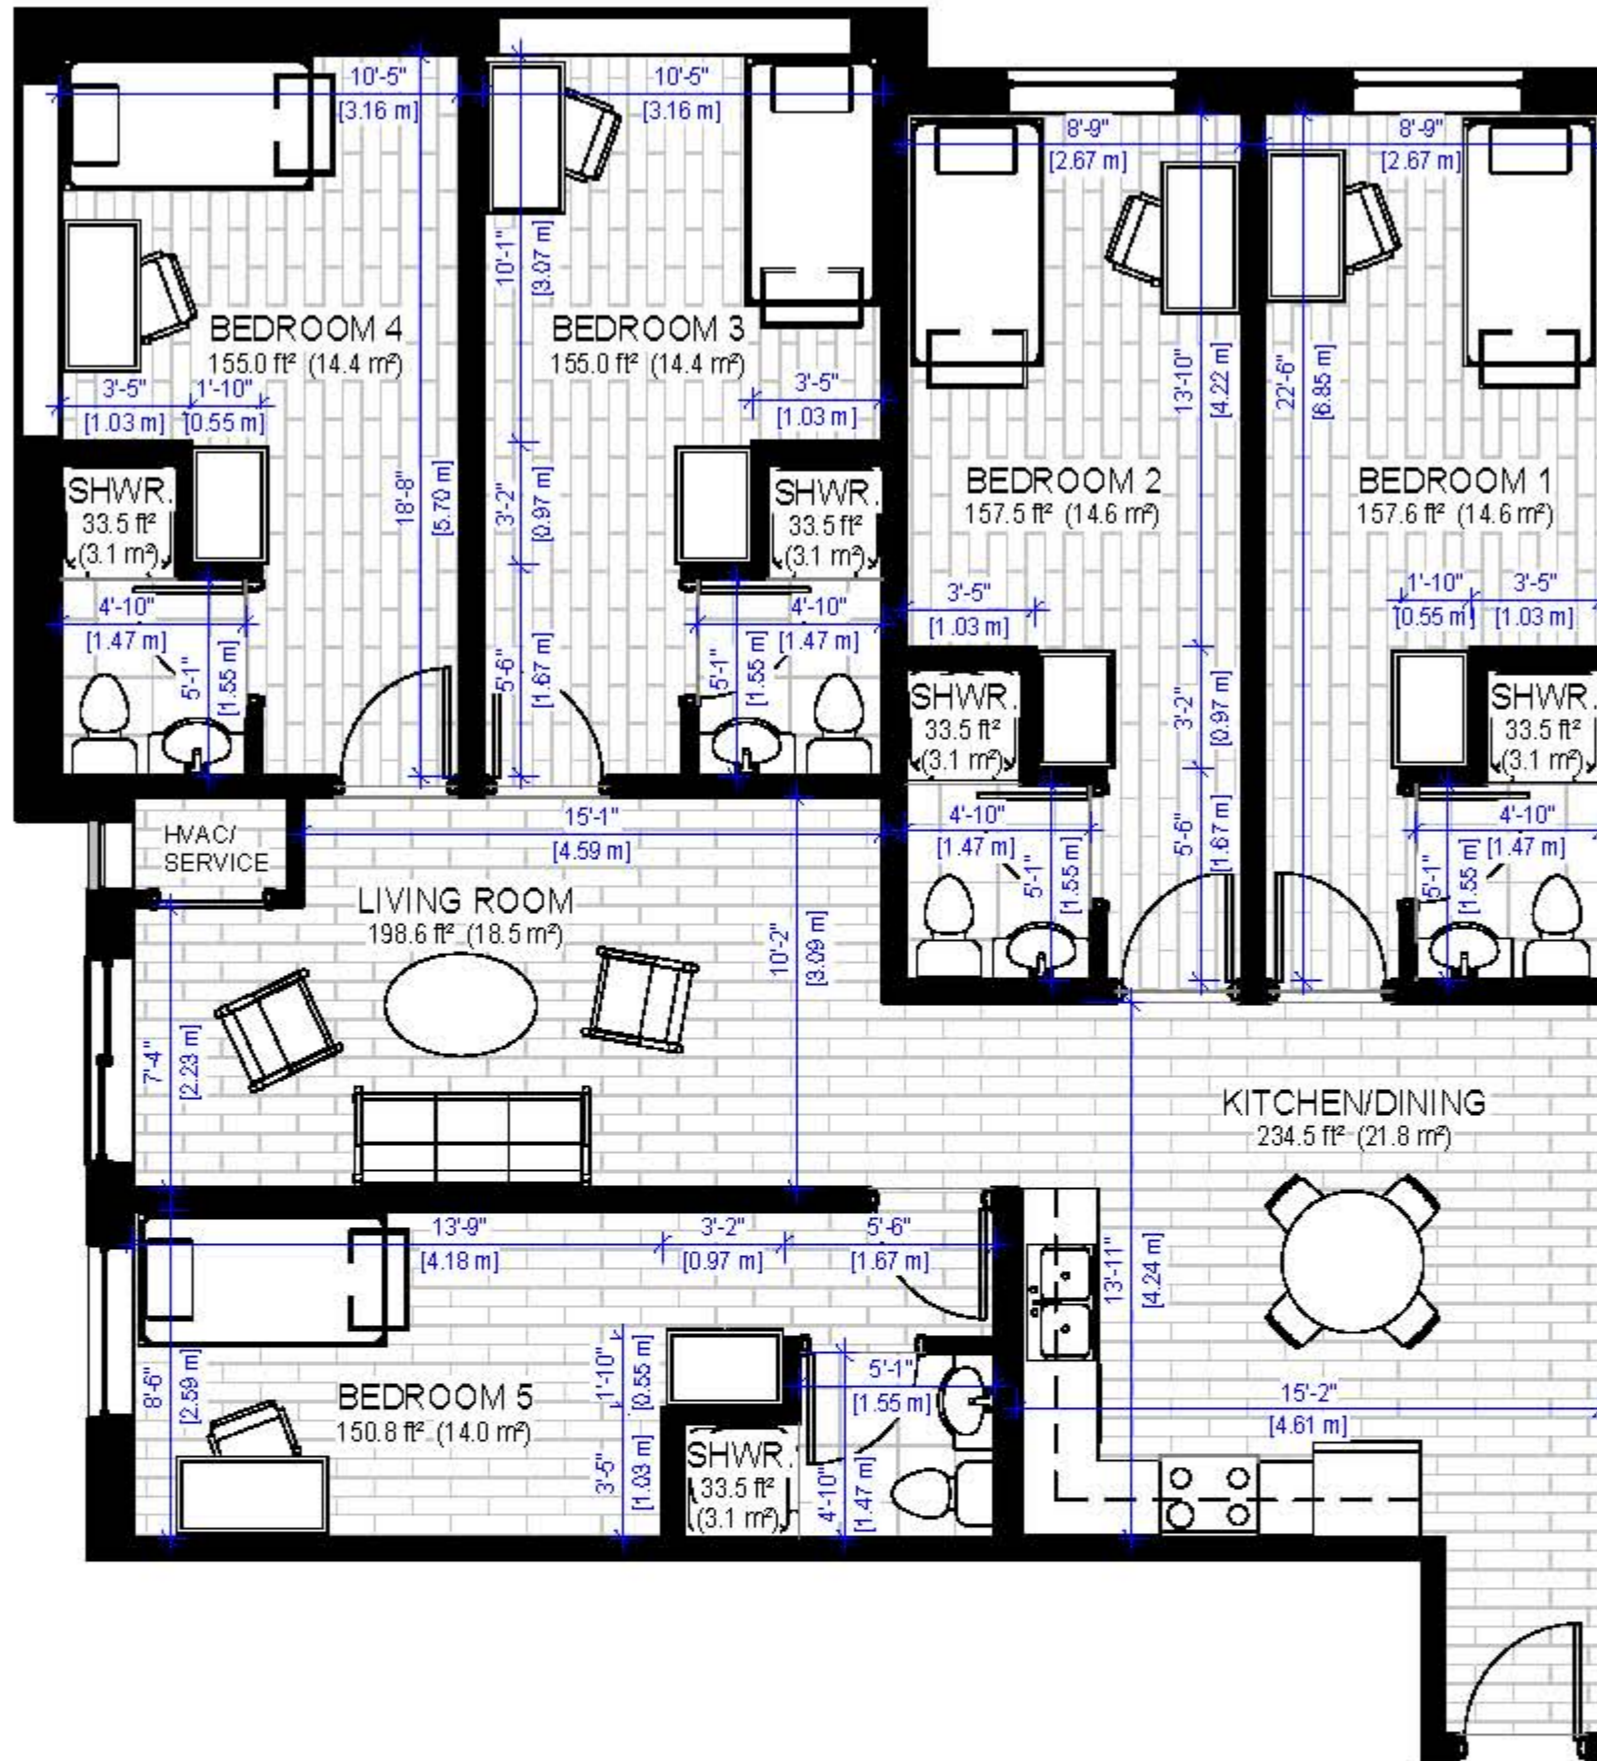

Suite 101

1573 ft² (146.2 m²)

392 Albert Street, Waterloo, Ontario

ALL ROOM MEASUREMENTS ARE APPROXIMATE

Suite 102

1656 ft² (153.8 m²)

392 Albert Street, Waterloo, Ontario

ALL ROOM MEASUREMENTS ARE APPROXIMATE

Suite 103

1588 ft² (147.6 m²)

392 Albert Street, Waterloo, Ontario

ALL ROOM MEASUREMENTS ARE APPROXIMATE

Suite 201

1573 ft² (146.2 m²)

392 Albert Street, Waterloo, Ontario

ALL ROOM MEASUREMENTS ARE APPROXIMATE

Suite 202

1656 ft² (153.8 m²)

392 Albert Street, Waterloo, Ontario

ALL ROOM MEASUREMENTS ARE APPROXIMATE

Suite 203

1612 ft² (149.8 m²)

392 Albert Street, Waterloo, Ontario

ALL ROOM MEASUREMENTS ARE APPROXIMATE

Suite 204

1491 ft² (138.5 m²)

392 Albert Street, Waterloo, Ontario

ALL ROOM MEASUREMENTS ARE APPROXIMATE

Suite 301

1573 ft² (146.2 m²)

392 Albert Street, Waterloo, Ontario

ALL ROOM MEASUREMENTS ARE APPROXIMATE