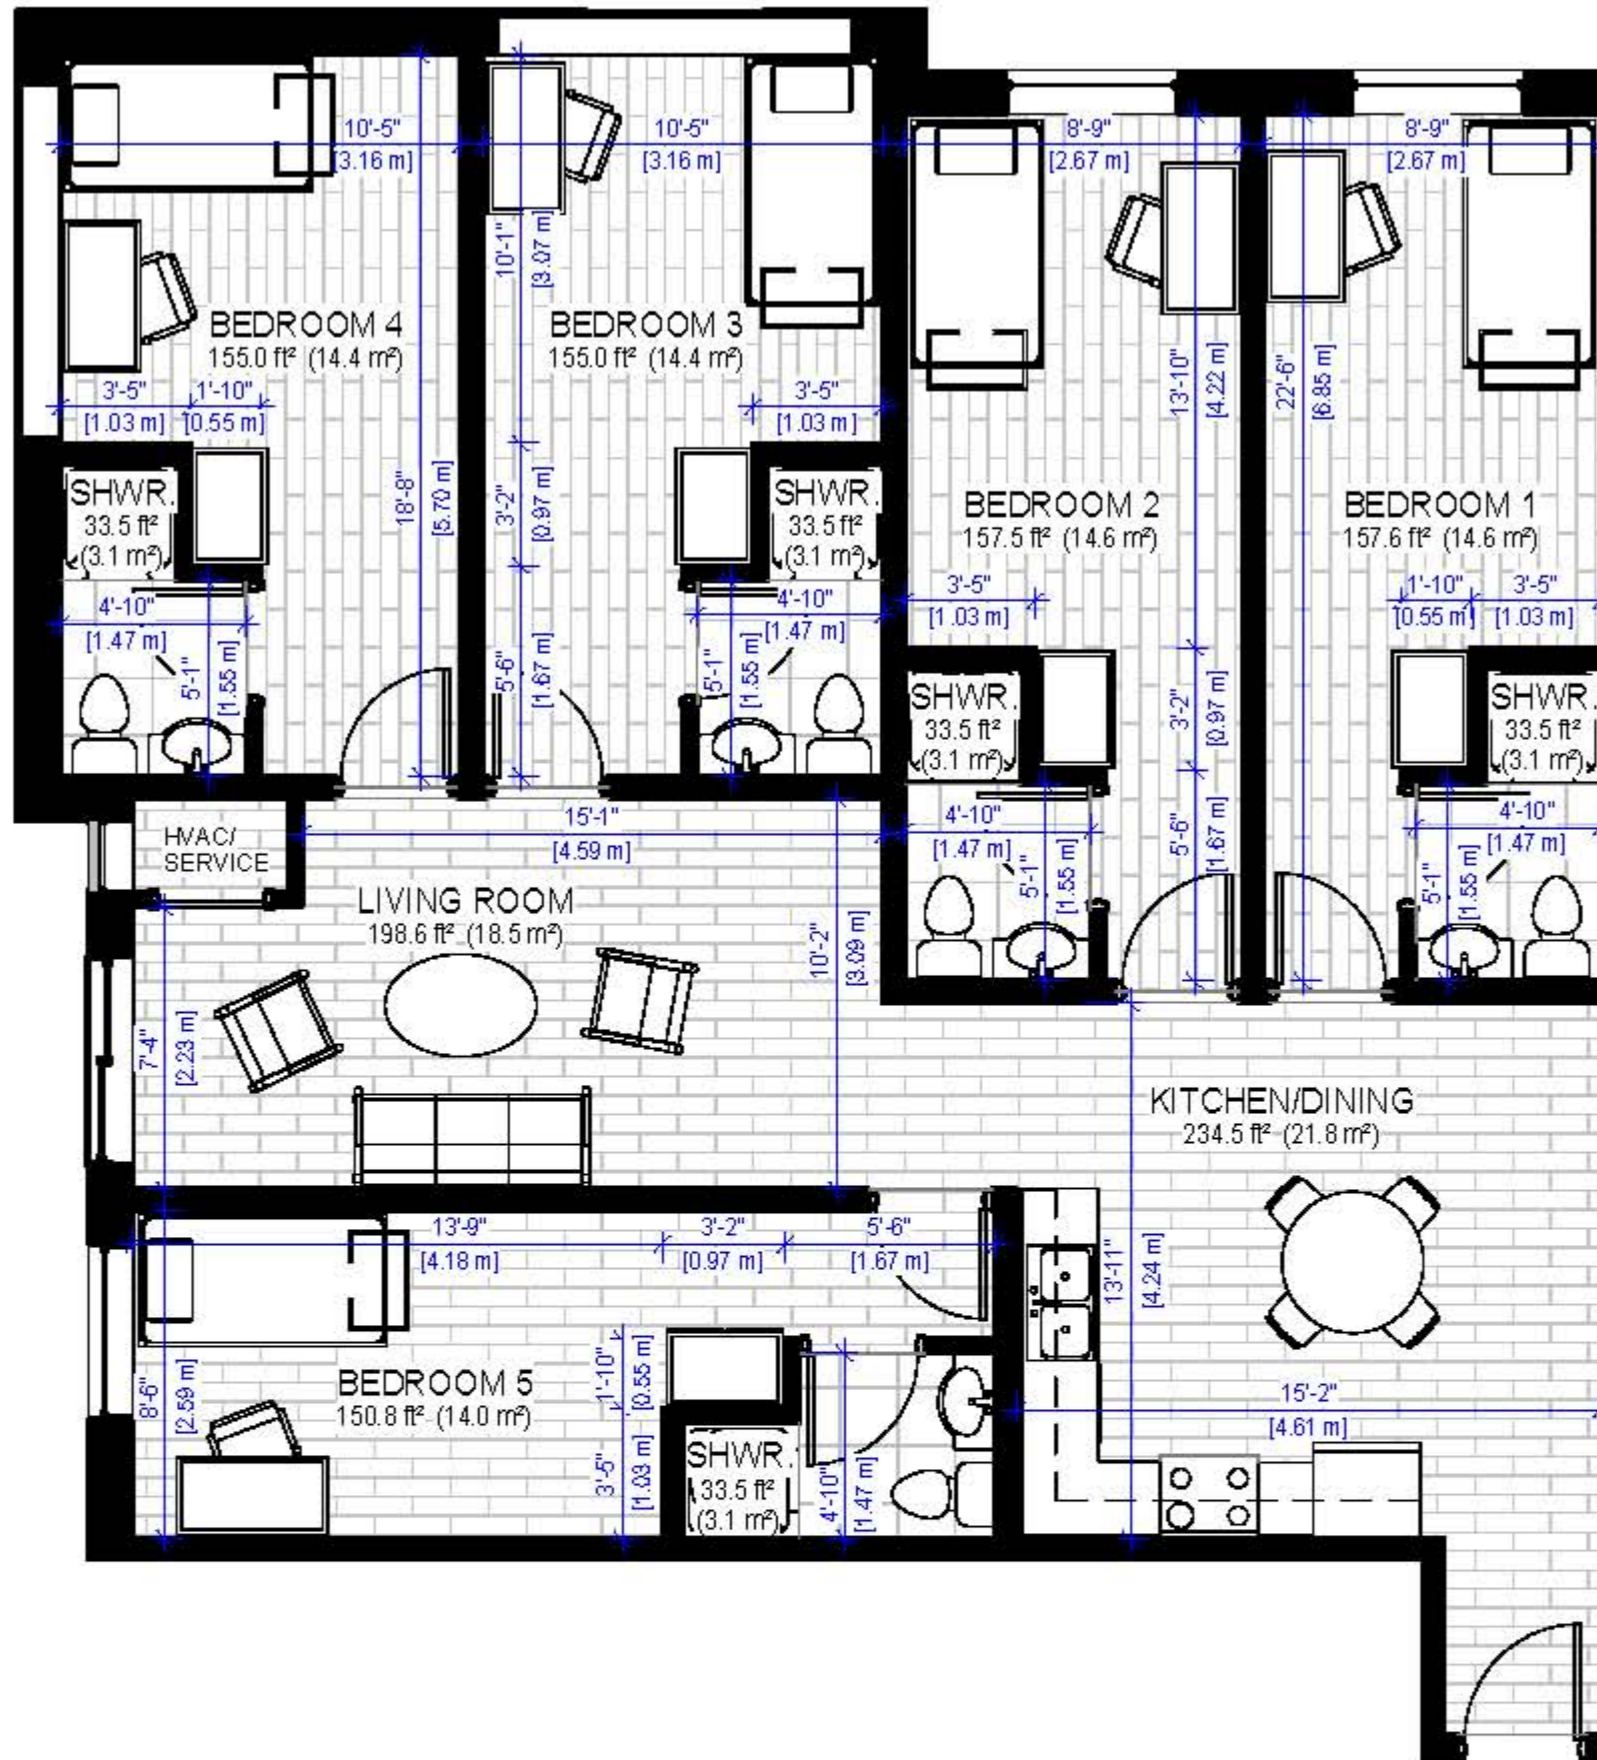

Suite 103

1588 ft² (147.6 m²)

392 Albert Street, Waterloo, Ontario

ALL ROOM MEASUREMENTS ARE APPROXIMATE

Suite 201

1573 ft² (146.2 m²)

392 Albert Street, Waterloo, Ontario

ALL ROOM MEASUREMENTS ARE APPROXIMATE

Suite 202

1656 ft² (153.8 m²)

392 Albert Street, Waterloo, Ontario

ALL ROOM MEASUREMENTS ARE APPROXIMATE

Suite 203

1612 ft² (149.8 m²)

392 Albert Street, Waterloo, Ontario

ALL ROOM MEASUREMENTS ARE APPROXIMATE

Suite 204

1491 ft² (138.5 m²)

392 Albert Street, Waterloo, Ontario

ALL ROOM MEASUREMENTS ARE APPROXIMATE

Suite 301

1573 ft² (146.2 m²)

392 Albert Street, Waterloo, Ontario

ALL ROOM MEASUREMENTS ARE APPROXIMATE

Suite 302

1656 ft² (153.8 m²)

392 Albert Street, Waterloo, Ontario

ALL ROOM MEASUREMENTS ARE APPROXIMATE

Suite 303

1612 ft² (149.8 m²)

392 Albert Street, Waterloo, Ontario

ALL ROOM MEASUREMENTS ARE APPROXIMATE