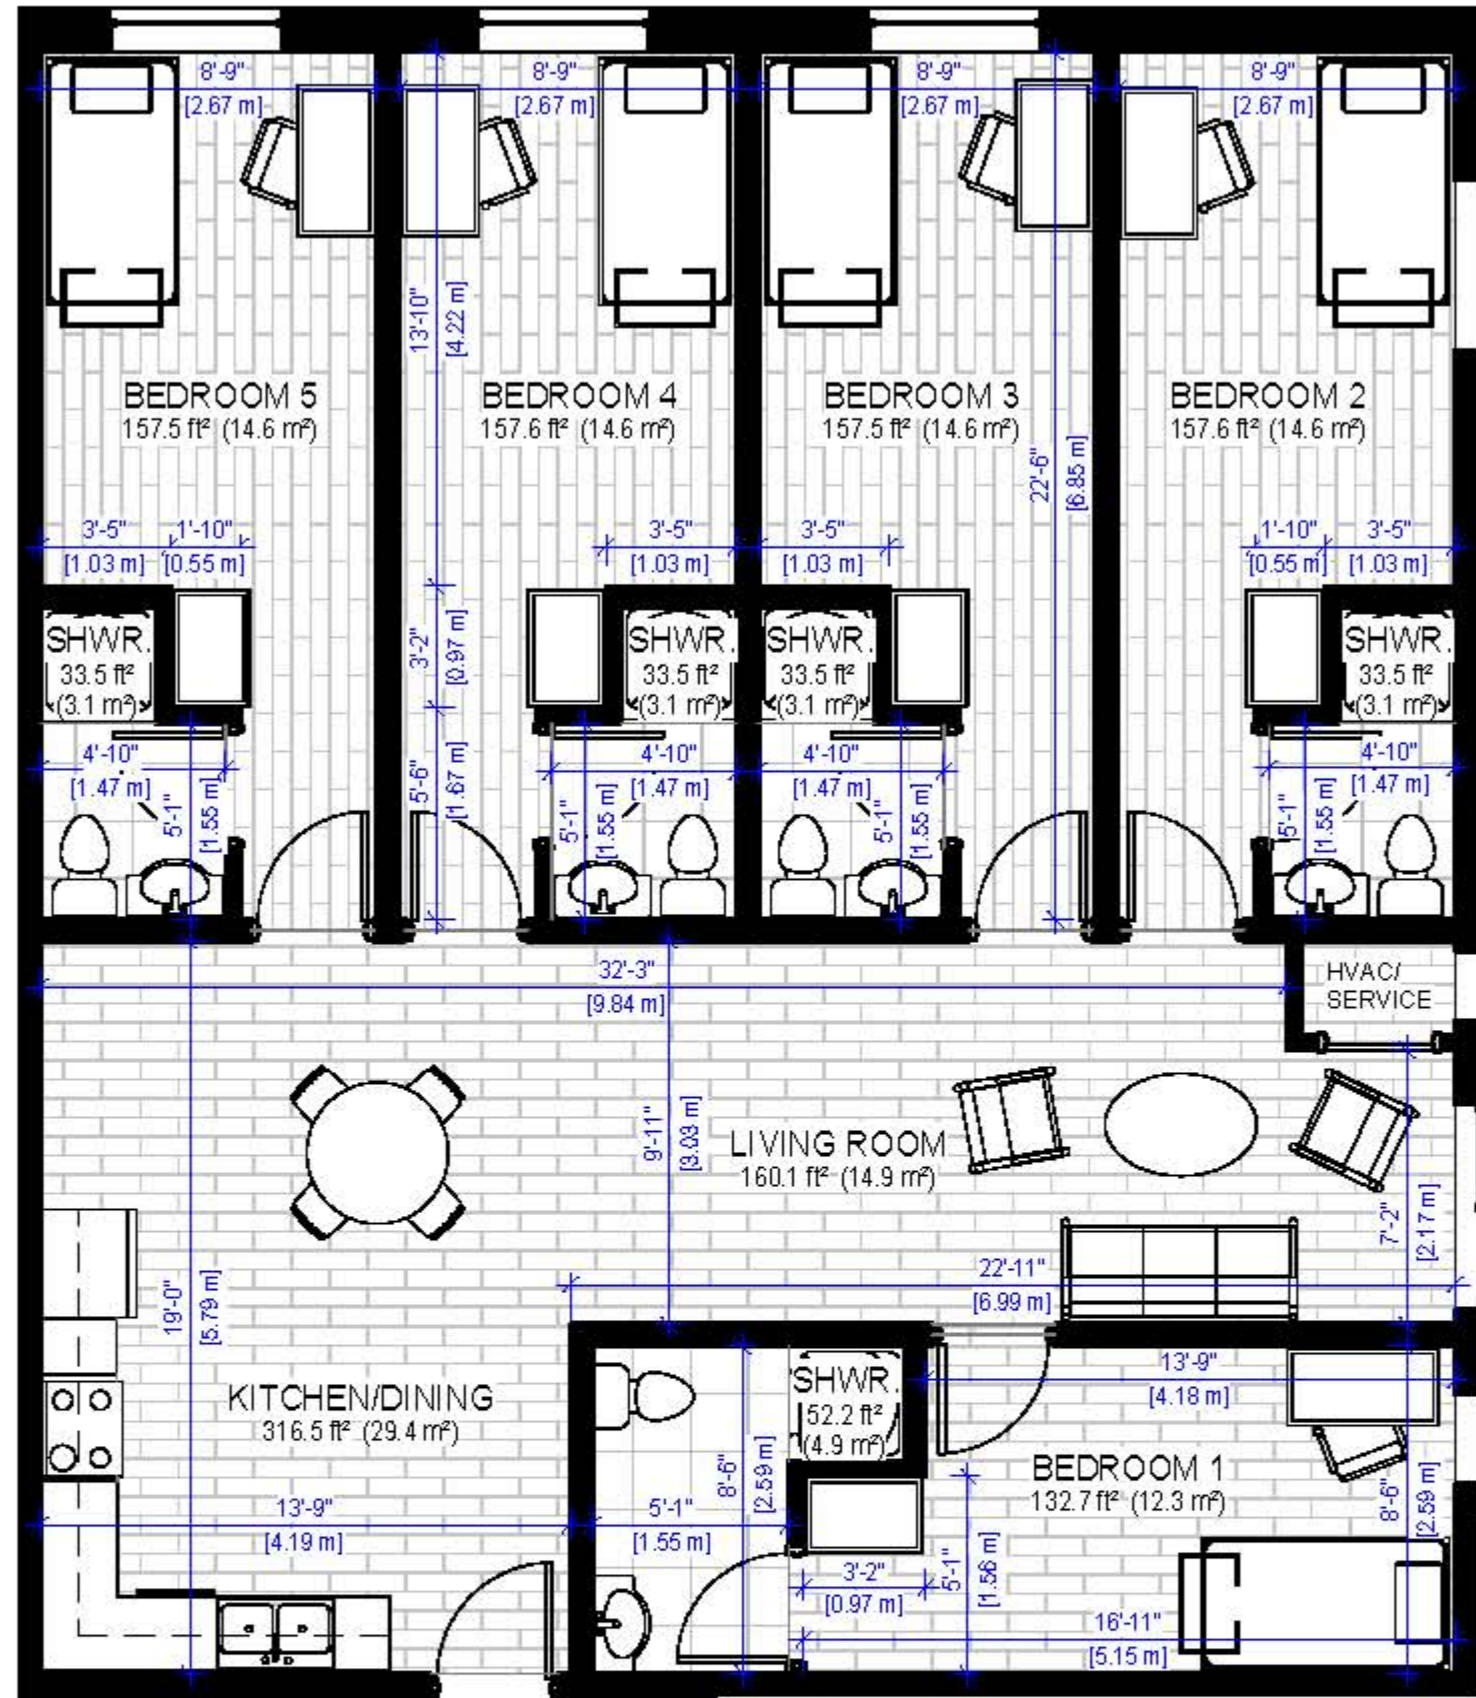

Suite 202

1656 ft² (153.8 m²)

392 Albert Street, Waterloo, Ontario

ALL ROOM MEASUREMENTS ARE APPROXIMATE

Suite 203

1612 ft² (149.8 m²)

392 Albert Street, Waterloo, Ontario

ALL ROOM MEASUREMENTS ARE APPROXIMATE

Suite 302

1656 ft² (153.8 m²)

392 Albert Street, Waterloo, Ontario

ALL ROOM MEASUREMENTS ARE APPROXIMATE

Suite 303

1612 ft² (149.8 m²)

392 Albert Street, Waterloo, Ontario

ALL ROOM MEASUREMENTS ARE APPROXIMATE

Suite 304

1491 ft² (138.5 m²)

392 Albert Street, Waterloo, Ontario

ALL ROOM MEASUREMENTS ARE APPROXIMATE

Suite 401

1573 ft² (146.2 m²)

392 Albert Street, Waterloo, Ontario

ALL ROOM MEASUREMENTS ARE APPROXIMATE

Suite 404

1491 ft² (138.5 m²)

392 Albert Street, Waterloo, Ontario

ALL ROOM MEASUREMENTS ARE APPROXIMATE