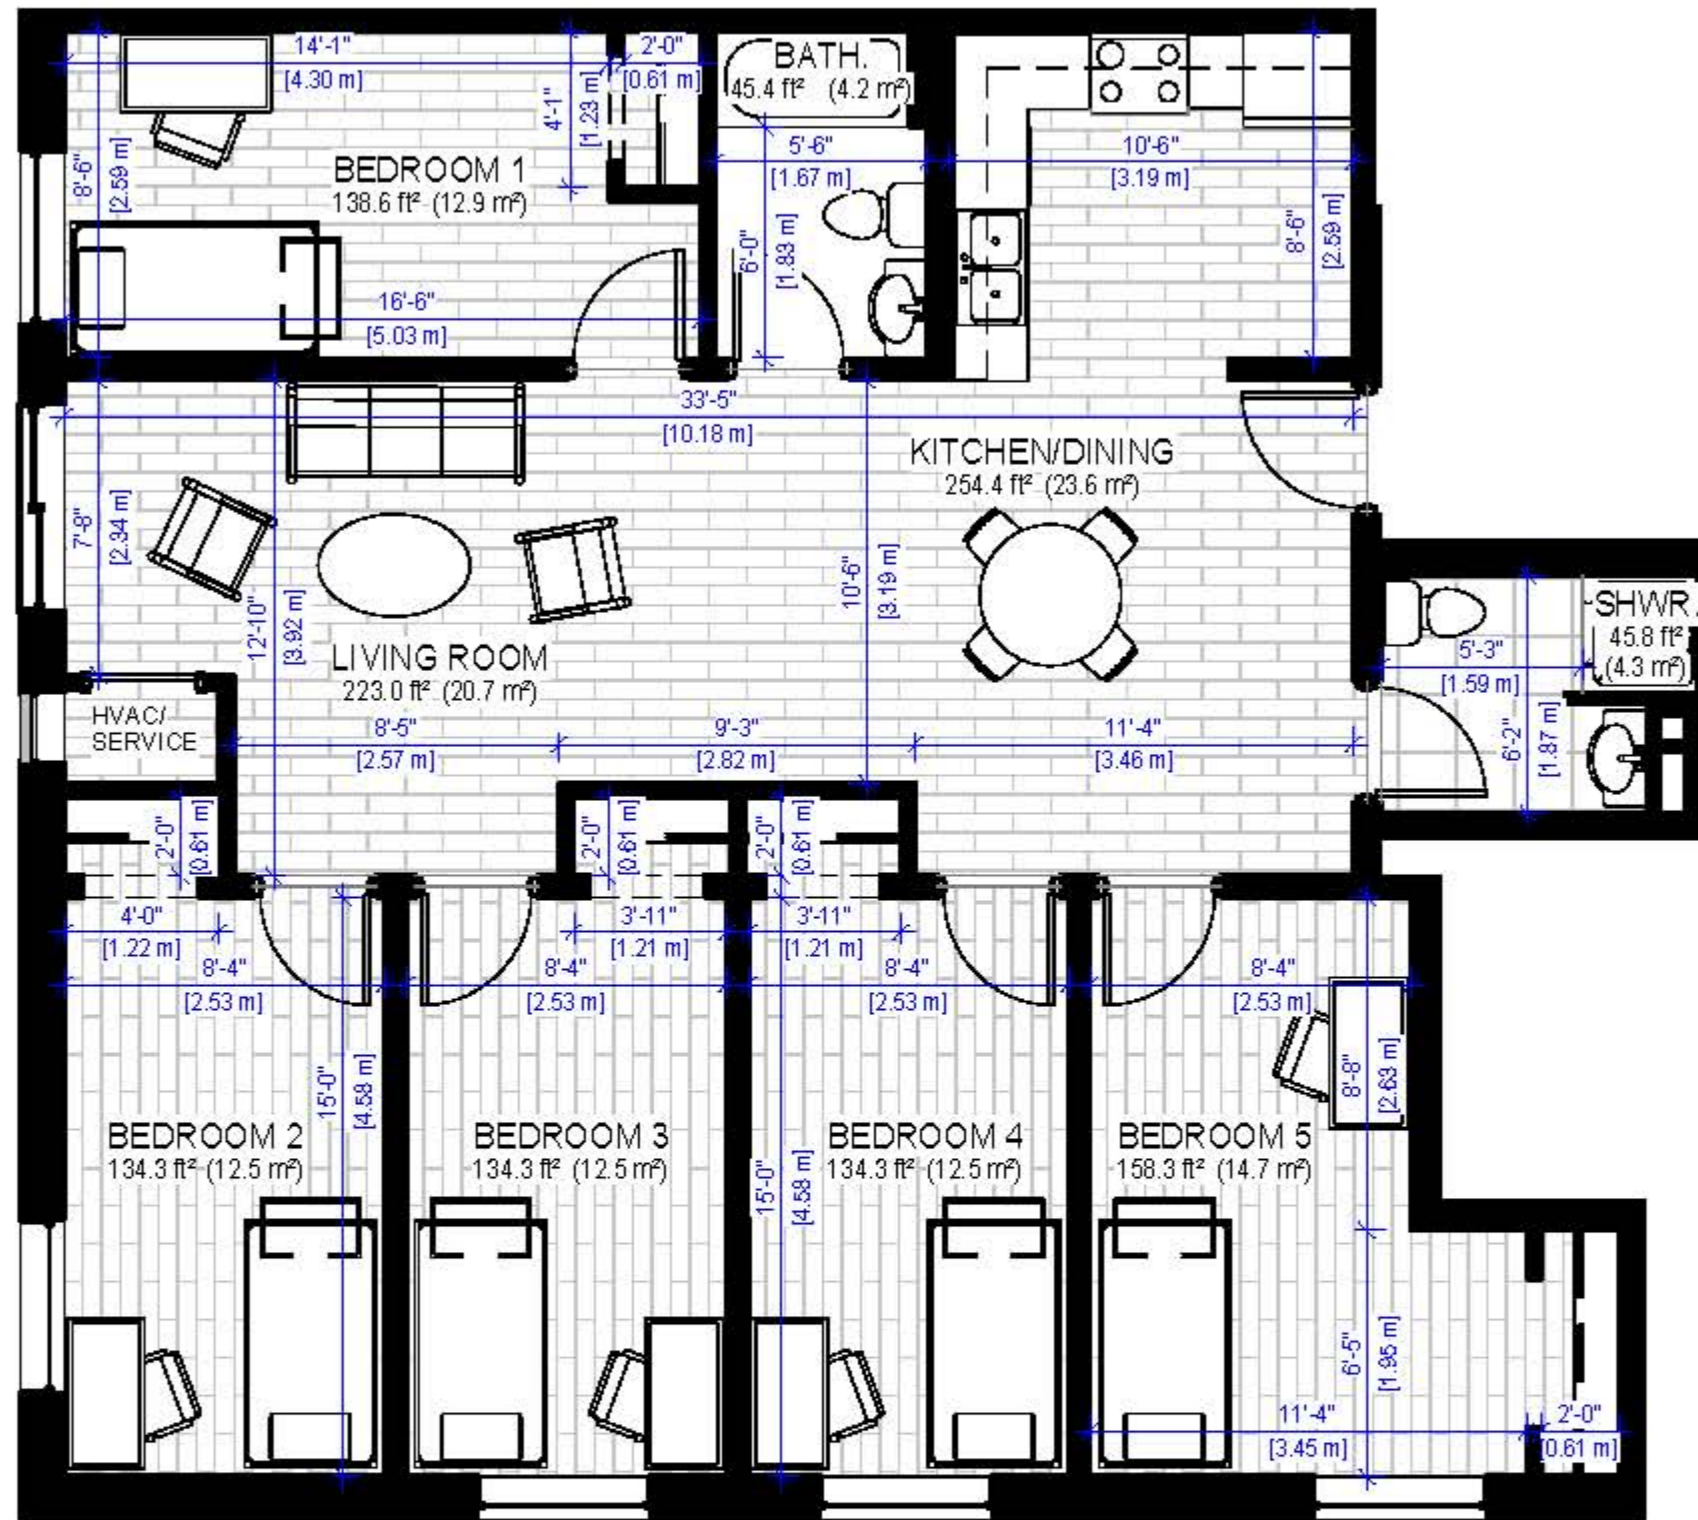

Suite 202

1656 ft² (153.8 m²)

392 Albert Street, Waterloo, Ontario

ALL ROOM MEASUREMENTS ARE APPROXIMATE

Suite 203

1612 ft² (149.8 m²)

392 Albert Street, Waterloo, Ontario

ALL ROOM MEASUREMENTS ARE APPROXIMATE

Suite 204

1491 ft² (138.5 m²)

392 Albert Street, Waterloo, Ontario

ALL ROOM MEASUREMENTS ARE APPROXIMATE

Suite 301

1573 ft² (146.2 m²)

392 Albert Street, Waterloo, Ontario

ALL ROOM MEASUREMENTS ARE APPROXIMATE

Suite 302

1656 ft² (153.8 m²)

392 Albert Street, Waterloo, Ontario

ALL ROOM MEASUREMENTS ARE APPROXIMATE

Suite 303

1612 ft² (149.8 m²)

392 Albert Street, Waterloo, Ontario

ALL ROOM MEASUREMENTS ARE APPROXIMATE

Suite 304

1491 ft² (138.5 m²)

392 Albert Street, Waterloo, Ontario

ALL ROOM MEASUREMENTS ARE APPROXIMATE

Suite 401

1573 ft² (146.2 m²)

392 Albert Street, Waterloo, Ontario

ALL ROOM MEASUREMENTS ARE APPROXIMATE