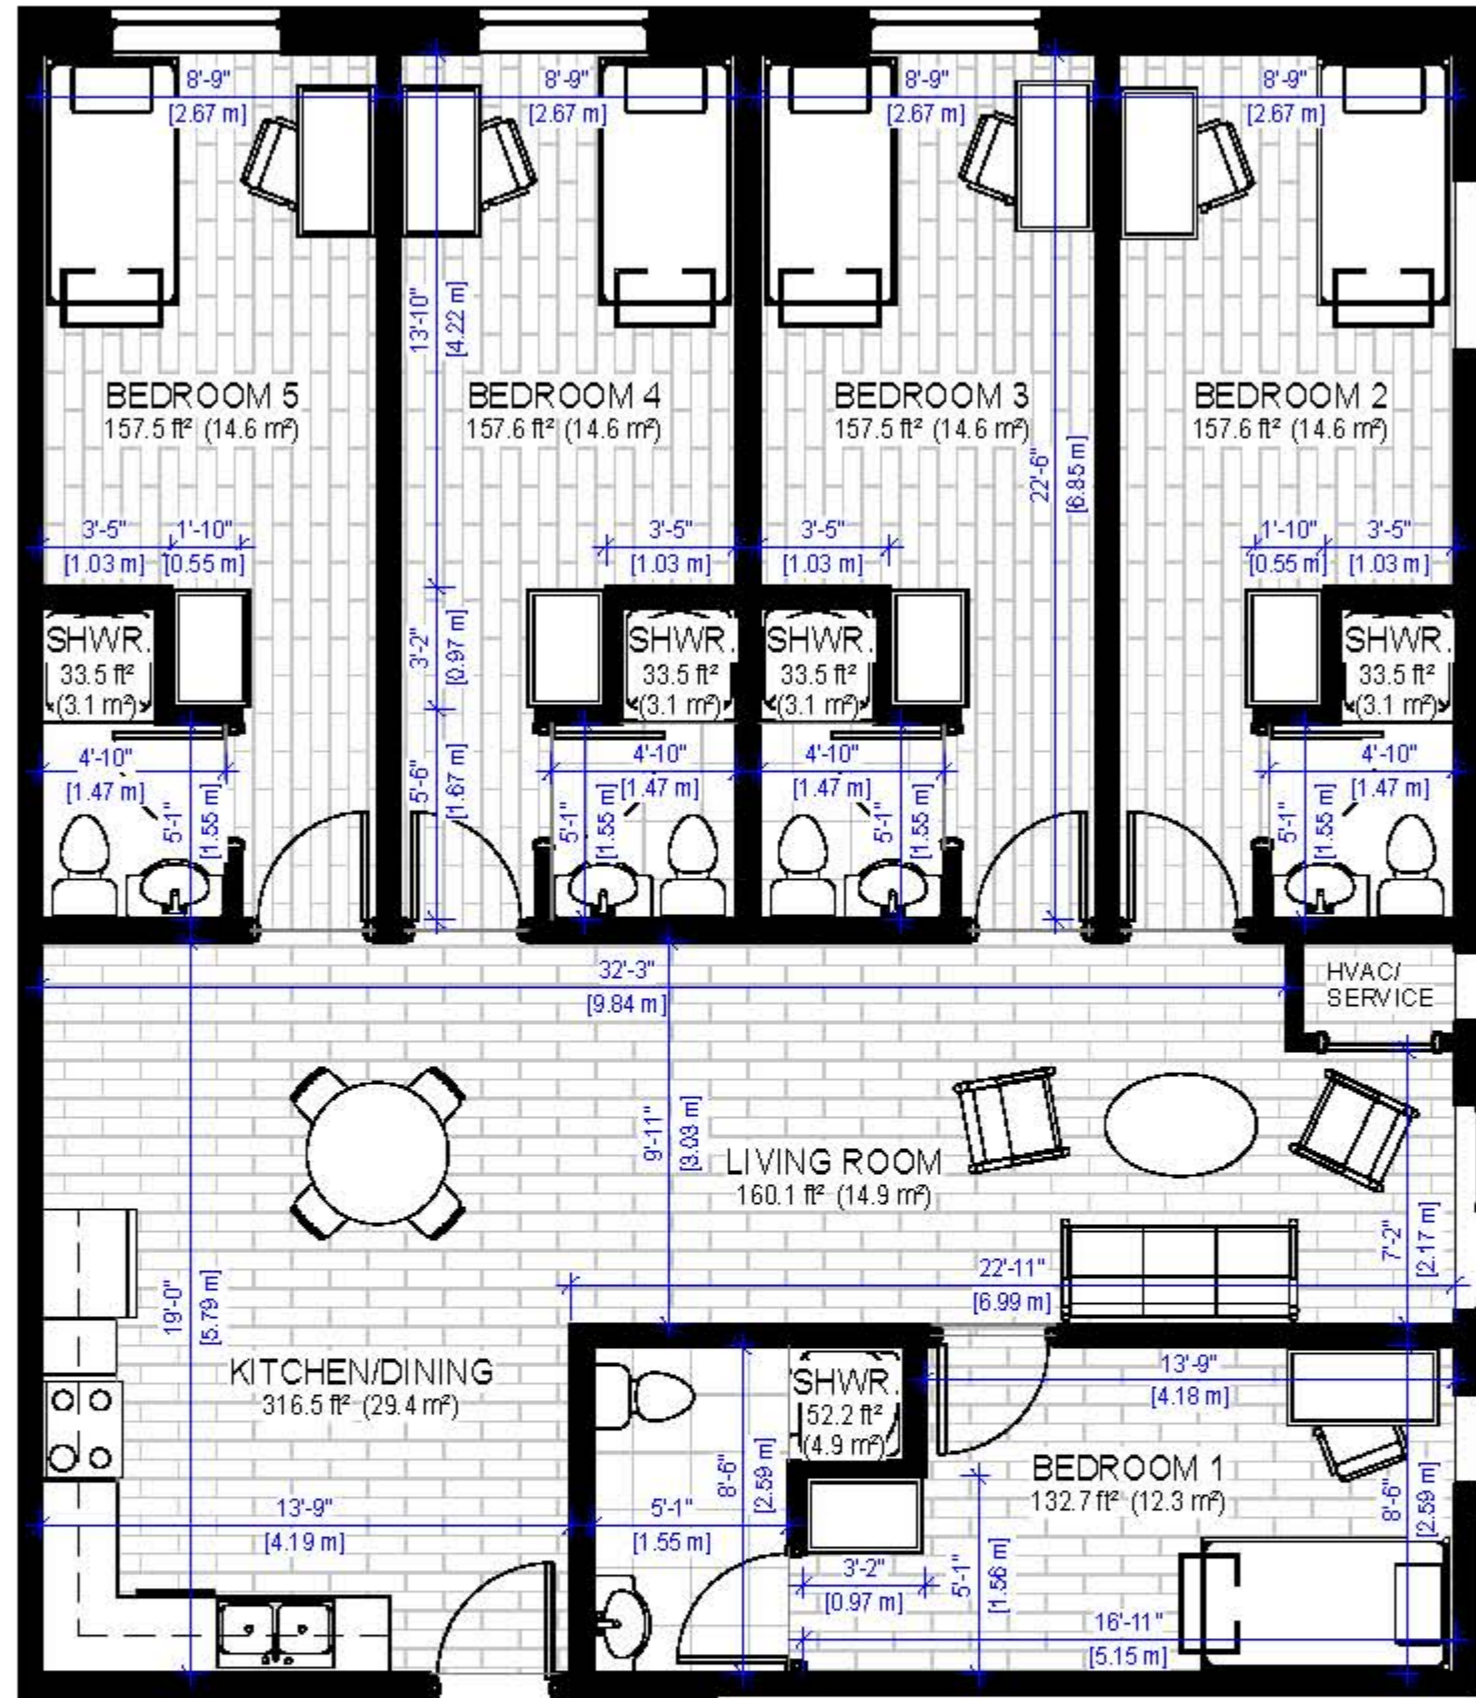

Suite 103

1588 ft² (147.6 m²)

392 Albert Street, Waterloo, Ontario

ALL ROOM MEASUREMENTS ARE APPROXIMATE

Suite 201

1573 ft² (146.2 m²)

392 Albert Street, Waterloo, Ontario

ALL ROOM MEASUREMENTS ARE APPROXIMATE

Suite 202

1656 ft² (153.8 m²)

392 Albert Street, Waterloo, Ontario

ALL ROOM MEASUREMENTS ARE APPROXIMATE

Suite 203

1612 ft² (149.8 m²)

392 Albert Street, Waterloo, Ontario

ALL ROOM MEASUREMENTS ARE APPROXIMATE

Suite 204

1491 ft² (138.5 m²)

392 Albert Street, Waterloo, Ontario

ALL ROOM MEASUREMENTS ARE APPROXIMATE

Suite 301

1573 ft² (146.2 m²)

392 Albert Street, Waterloo, Ontario

ALL ROOM MEASUREMENTS ARE APPROXIMATE

Suite 302

1656 ft² (153.8 m²)

392 Albert Street, Waterloo, Ontario

ALL ROOM MEASUREMENTS ARE APPROXIMATE

Suite 303

1612 ft² (149.8 m²)

392 Albert Street, Waterloo, Ontario

ALL ROOM MEASUREMENTS ARE APPROXIMATE