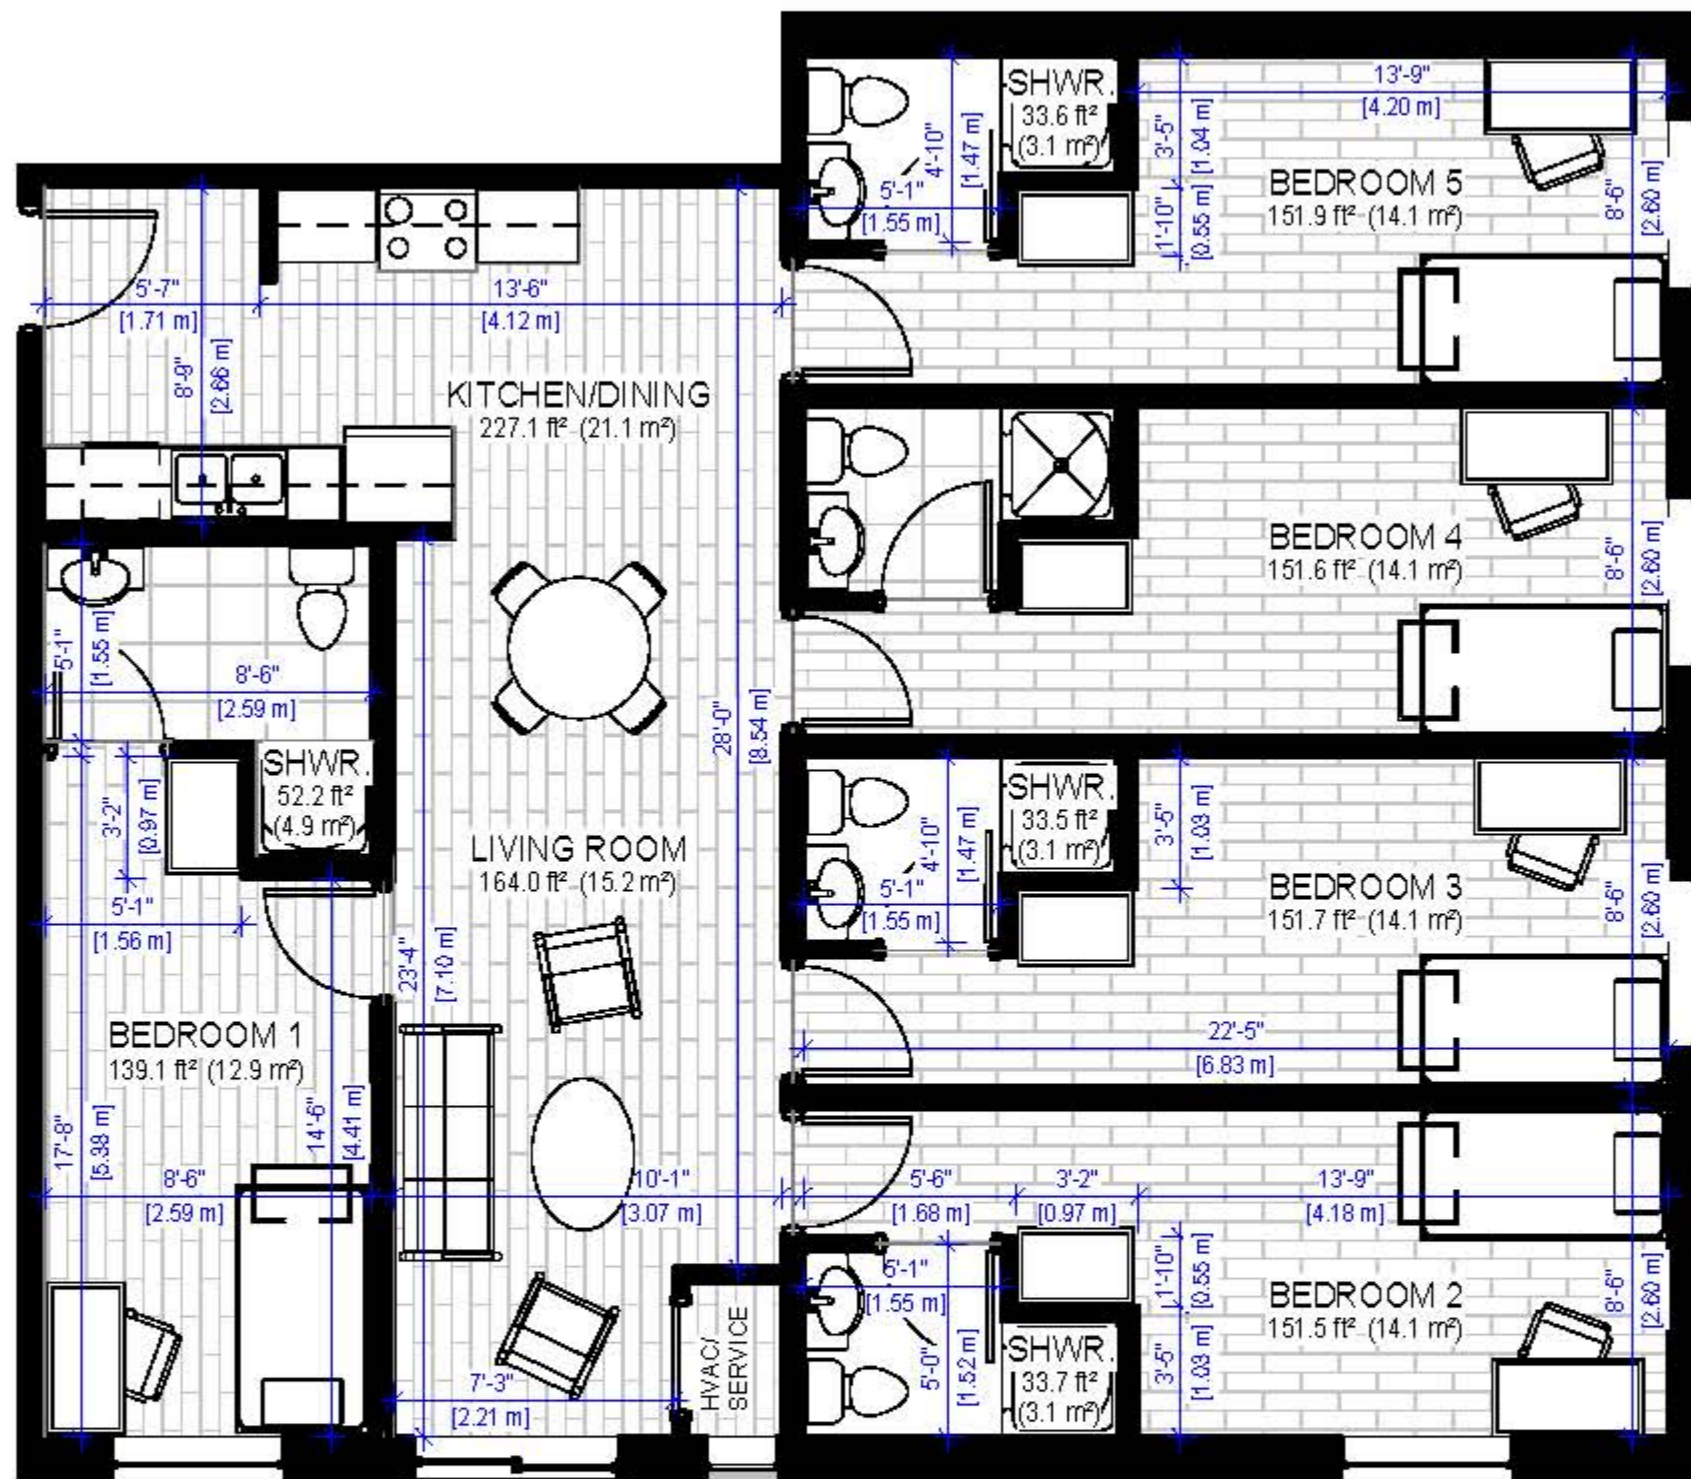

Suite 101

1573 ft² (146.2 m²)

392 Albert Street, Waterloo, Ontario

ALL ROOM MEASUREMENTS ARE APPROXIMATE

Suite 102

1656 ft² (153.8 m²)

392 Albert Street, Waterloo, Ontario

ALL ROOM MEASUREMENTS ARE APPROXIMATE

Suite 103

1588 ft² (147.6 m²)

392 Albert Street, Waterloo, Ontario

ALL ROOM MEASUREMENTS ARE APPROXIMATE

Suite 201

1573 ft² (146.2 m²)

392 Albert Street, Waterloo, Ontario

ALL ROOM MEASUREMENTS ARE APPROXIMATE

Suite 202

1656 ft² (153.8 m²)

392 Albert Street, Waterloo, Ontario

ALL ROOM MEASUREMENTS ARE APPROXIMATE

Suite 203

1612 ft² (149.8 m²)

392 Albert Street, Waterloo, Ontario

ALL ROOM MEASUREMENTS ARE APPROXIMATE

Suite 204

1491 ft² (138.5 m²)

392 Albert Street, Waterloo, Ontario

ALL ROOM MEASUREMENTS ARE APPROXIMATE

Suite 301

1573 ft² (146.2 m²)

392 Albert Street, Waterloo, Ontario

ALL ROOM MEASUREMENTS ARE APPROXIMATE