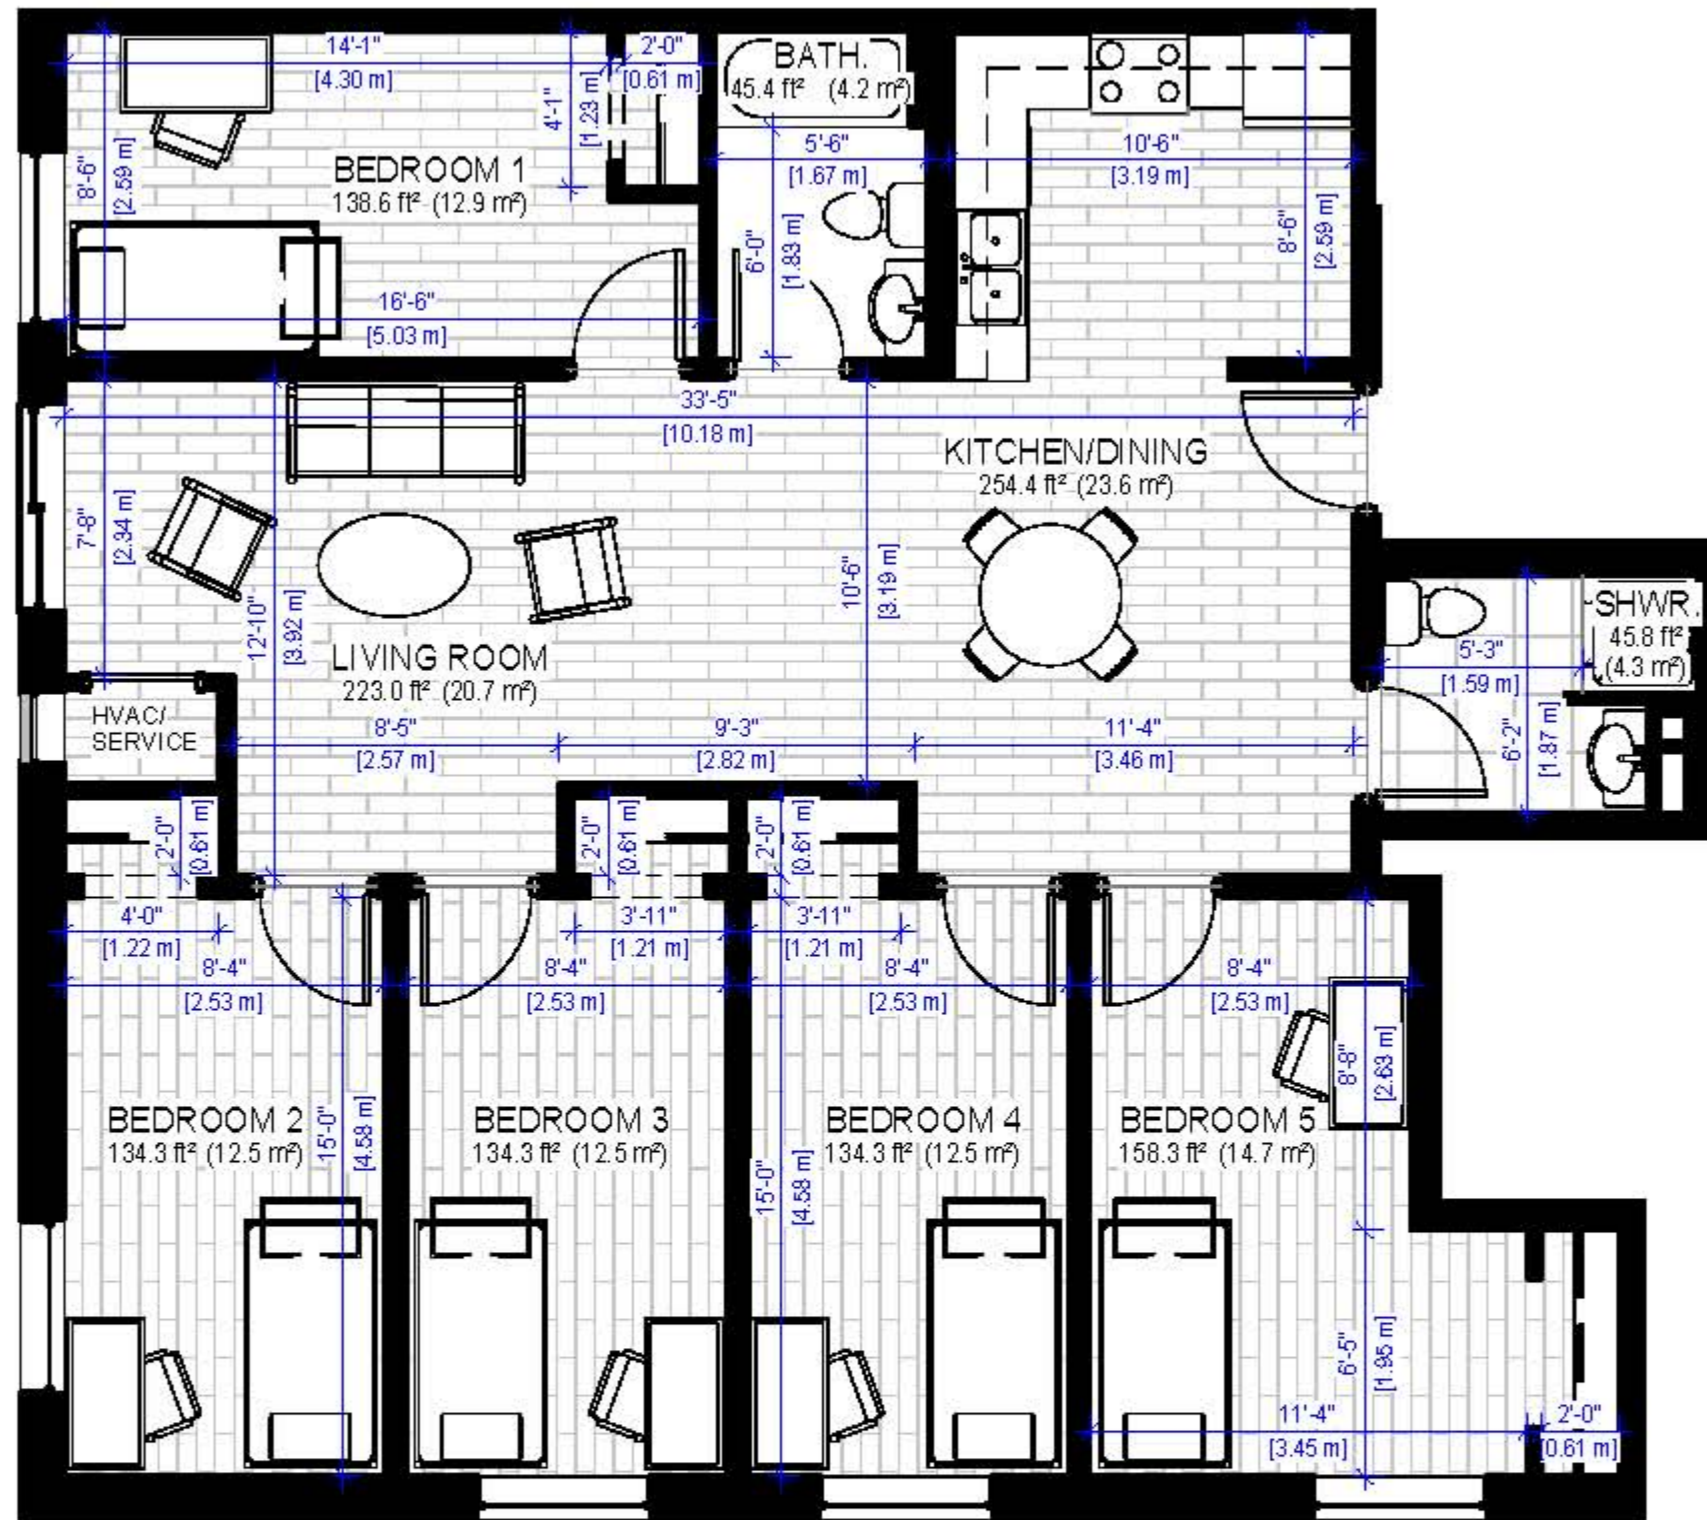

Suite 202

1656 ft² (153.8 m²)

392 Albert Street, Waterloo, Ontario

ALL ROOM MEASUREMENTS ARE APPROXIMATE

Suite 203

1612 ft² (149.8 m²)

392 Albert Street, Waterloo, Ontario

ALL ROOM MEASUREMENTS ARE APPROXIMATE

Suite 302

1656 ft² (153.8 m²)

392 Albert Street, Waterloo, Ontario

ALL ROOM MEASUREMENTS ARE APPROXIMATE

Suite 303

1612 ft² (149.8 m²)

392 Albert Street, Waterloo, Ontario

ALL ROOM MEASUREMENTS ARE APPROXIMATE

Suite 402

1656 ft² (153.8 m²)

392 Albert Street, Waterloo, Ontario

ALL ROOM MEASUREMENTS ARE APPROXIMATE

Suite 403

1612 ft² (149.8 m²)

392 Albert Street, Waterloo, Ontario

ALL ROOM MEASUREMENTS ARE APPROXIMATE

Suite 404

1491 ft² (138.5 m²)

392 Albert Street, Waterloo, Ontario

ALL ROOM MEASUREMENTS ARE APPROXIMATE