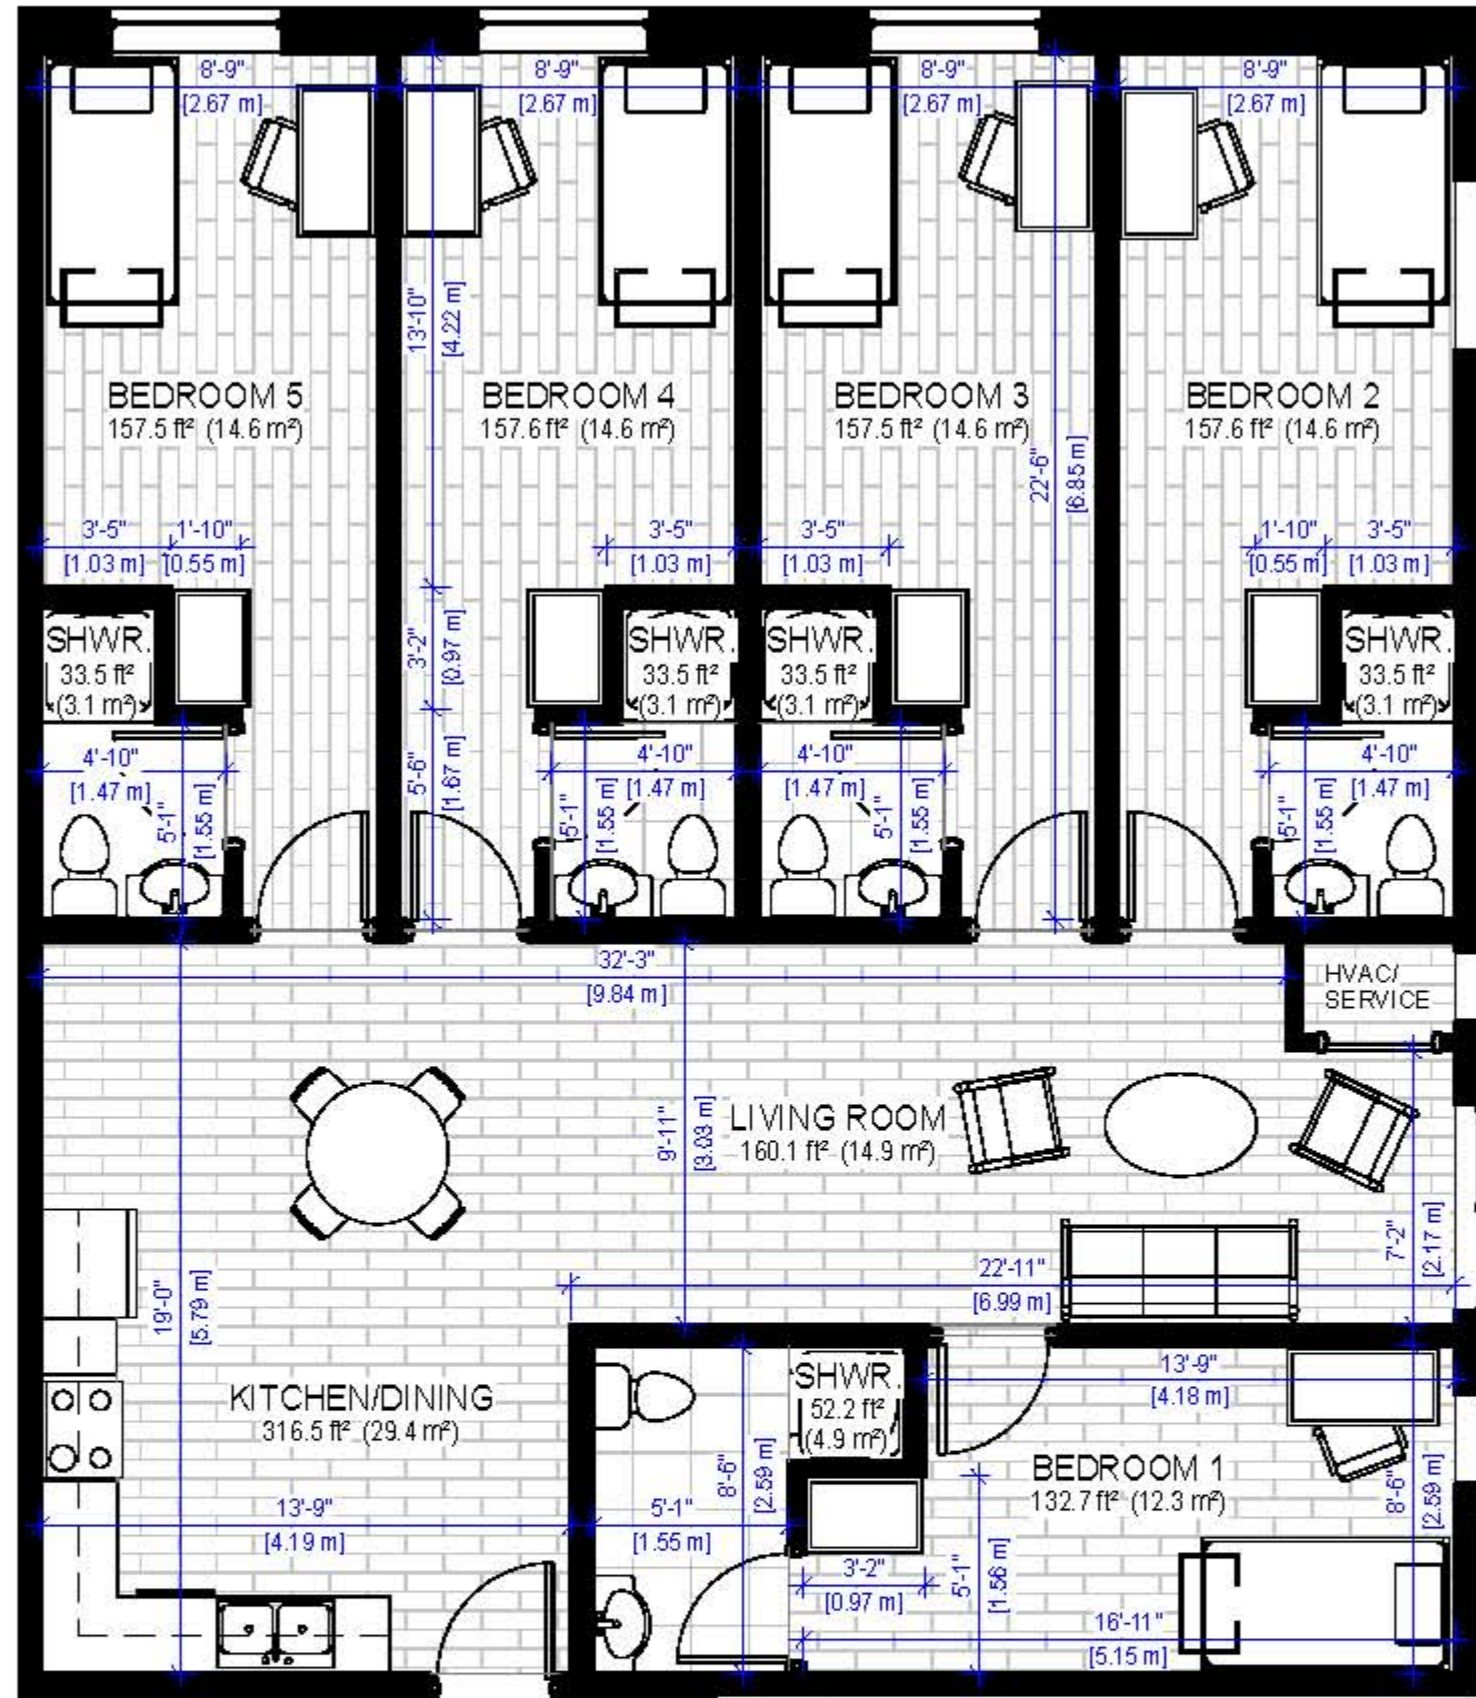

Suite 101

1573 ft² (146.2 m²)

392 Albert Street, Waterloo, Ontario

ALL ROOM MEASUREMENTS ARE APPROXIMATE

Suite 102

1656 ft² (153.8 m²)

392 Albert Street, Waterloo, Ontario

ALL ROOM MEASUREMENTS ARE APPROXIMATE

Suite 103

1588 ft² (147.6 m²)

392 Albert Street, Waterloo, Ontario

ALL ROOM MEASUREMENTS ARE APPROXIMATE

Suite 201

1573 ft² (146.2 m²)

392 Albert Street, Waterloo, Ontario

ALL ROOM MEASUREMENTS ARE APPROXIMATE

Suite 202

1656 ft² (153.8 m²)

392 Albert Street, Waterloo, Ontario

ALL ROOM MEASUREMENTS ARE APPROXIMATE

Suite 203

1612 ft² (149.8 m²)

392 Albert Street, Waterloo, Ontario

ALL ROOM MEASUREMENTS ARE APPROXIMATE

Suite 204

1491 ft² (138.5 m²)

392 Albert Street, Waterloo, Ontario

ALL ROOM MEASUREMENTS ARE APPROXIMATE

Suite 301

1573 ft² (146.2 m²)

392 Albert Street, Waterloo, Ontario

ALL ROOM MEASUREMENTS ARE APPROXIMATE