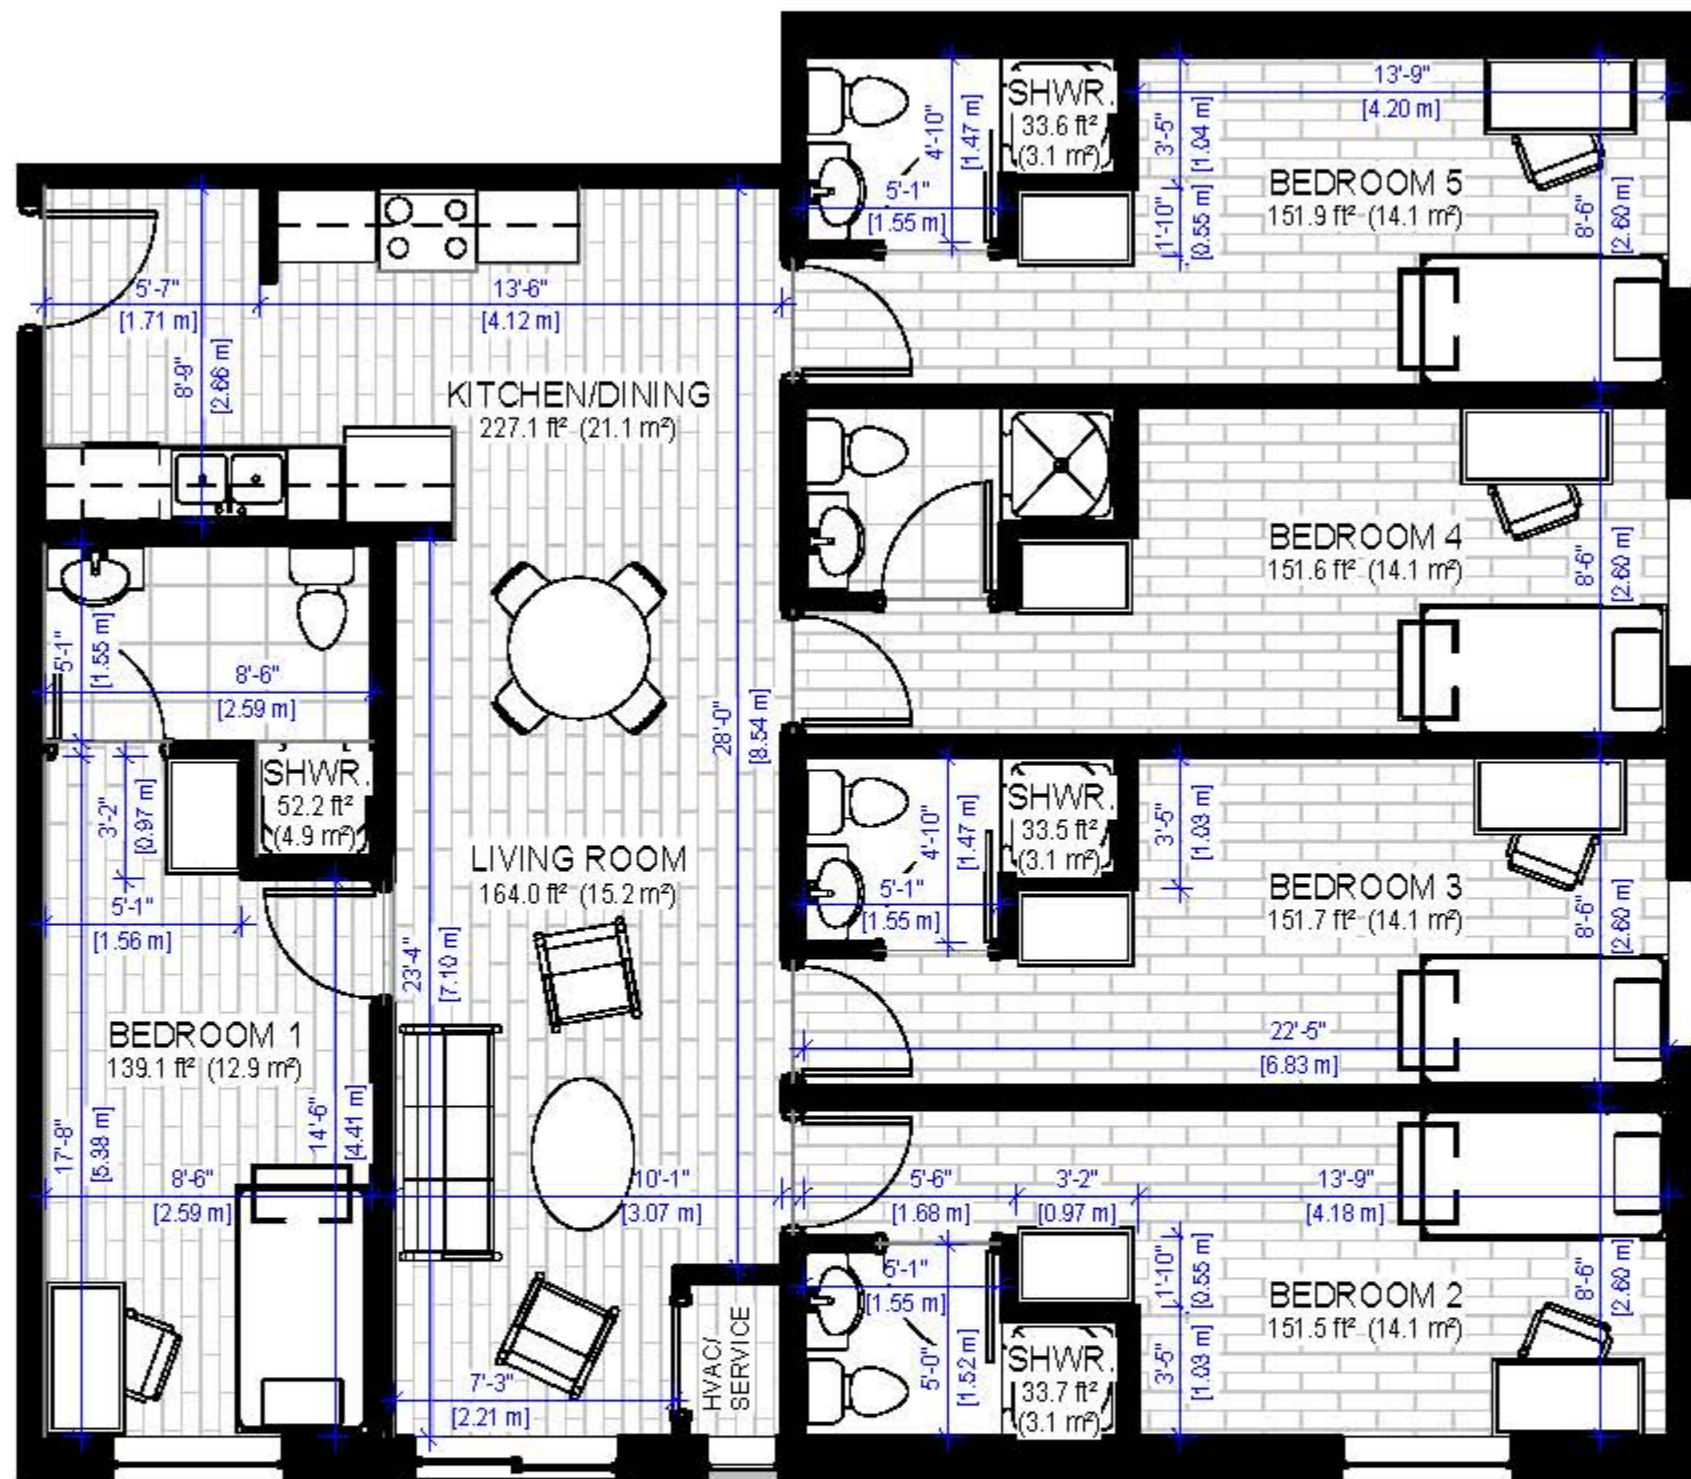

Suite 401

1573 ft² (146.2 m²)

392 Albert Street, Waterloo, Ontario

ALL ROOM MEASUREMENTS ARE APPROXIMATE