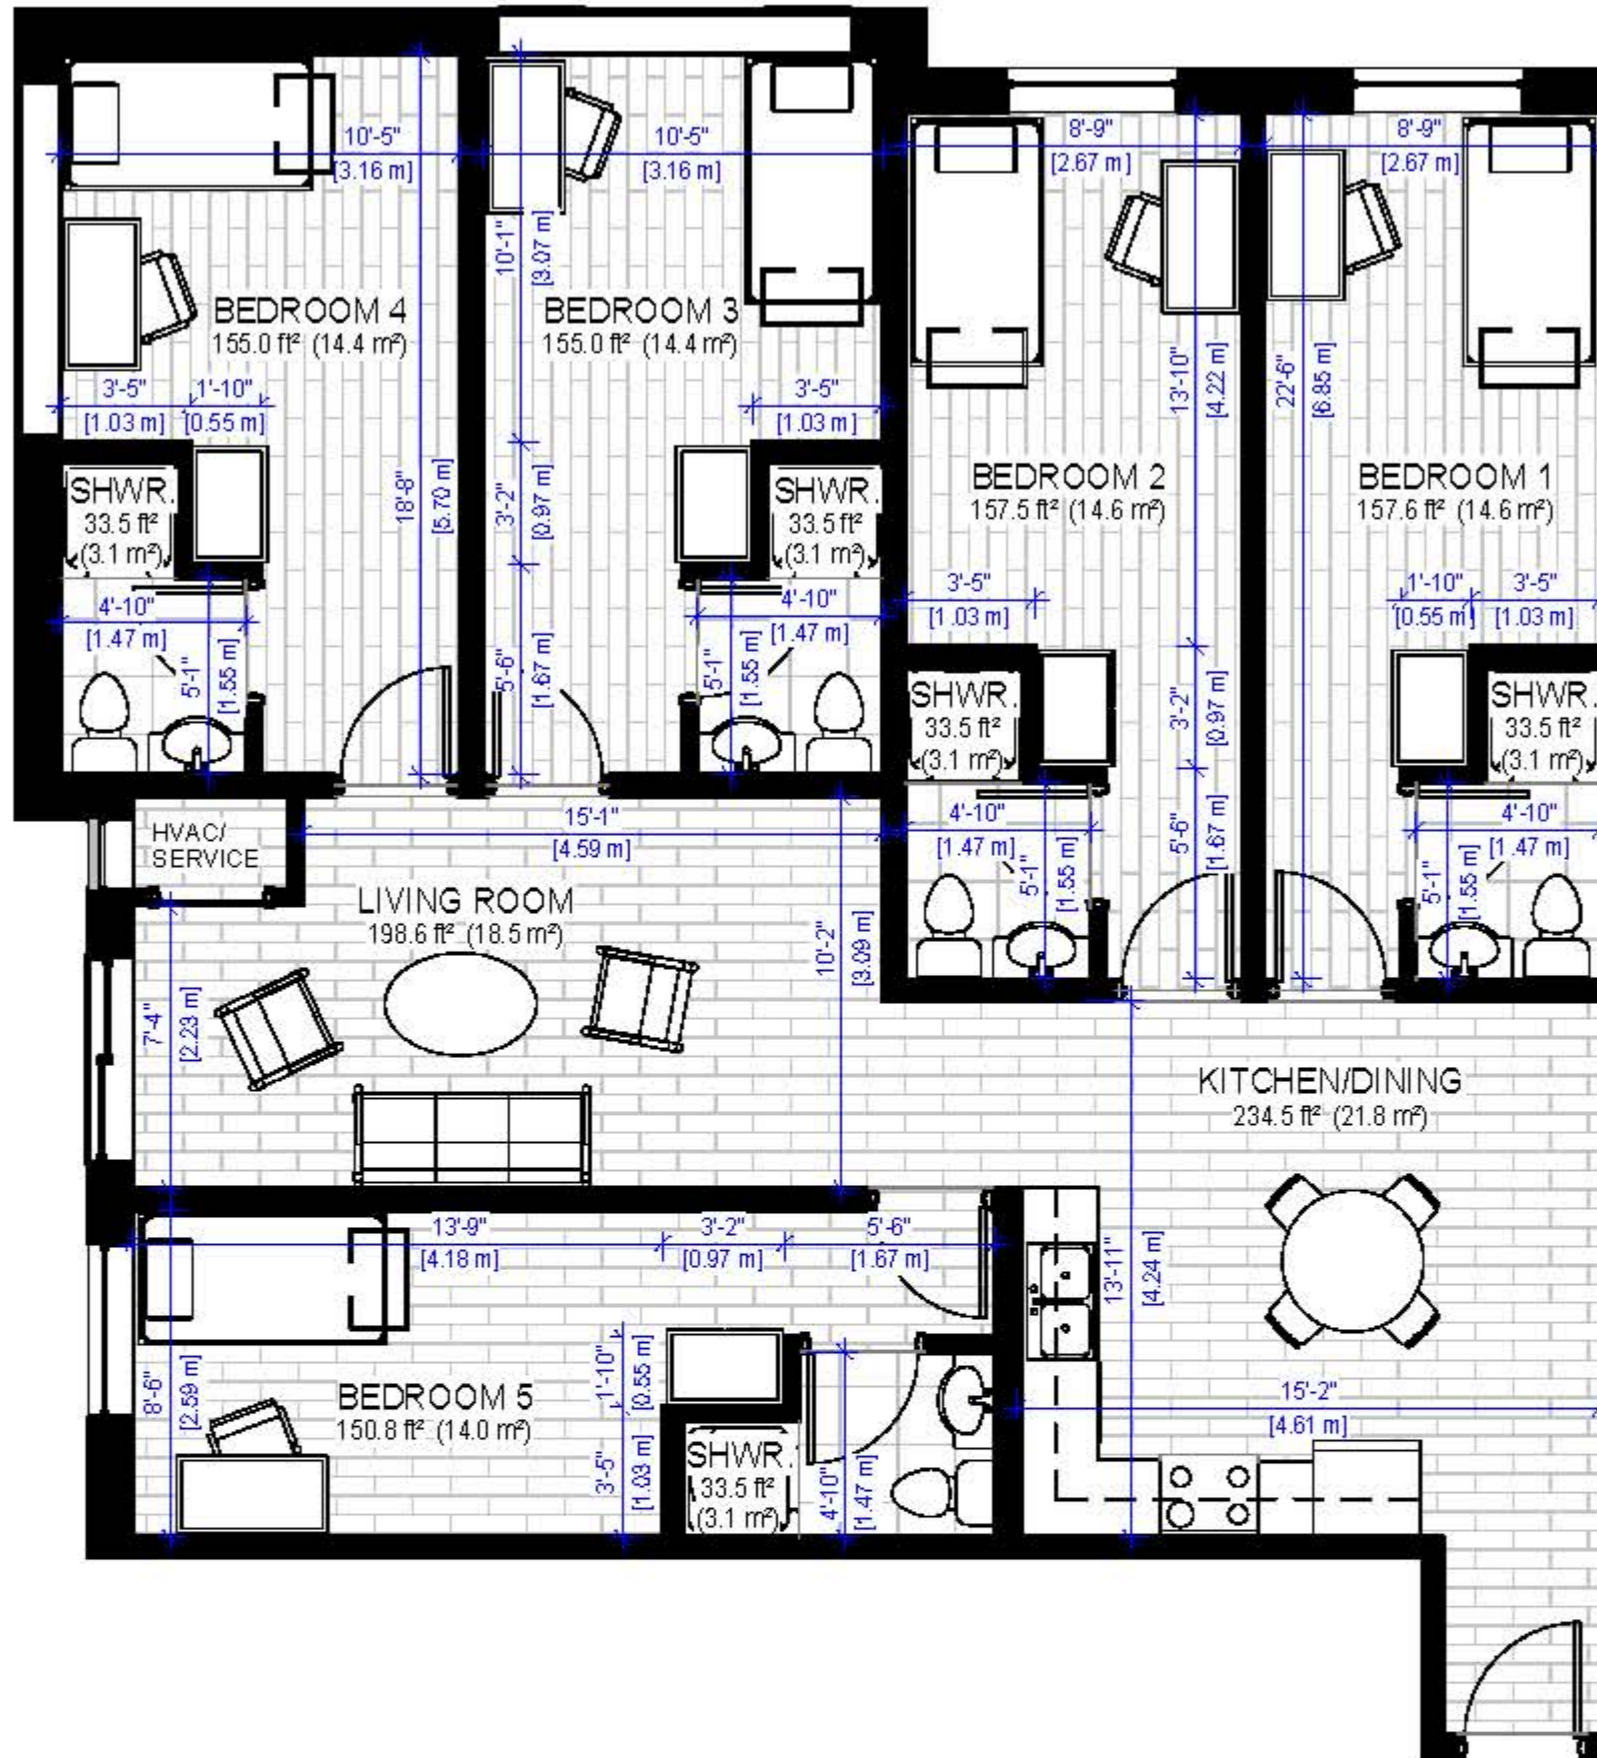

Suite 403

1612 ft² (149.8 m²)

392 Albert Street, Waterloo, Ontario

ALL ROOM MEASUREMENTS ARE APPROXIMATE