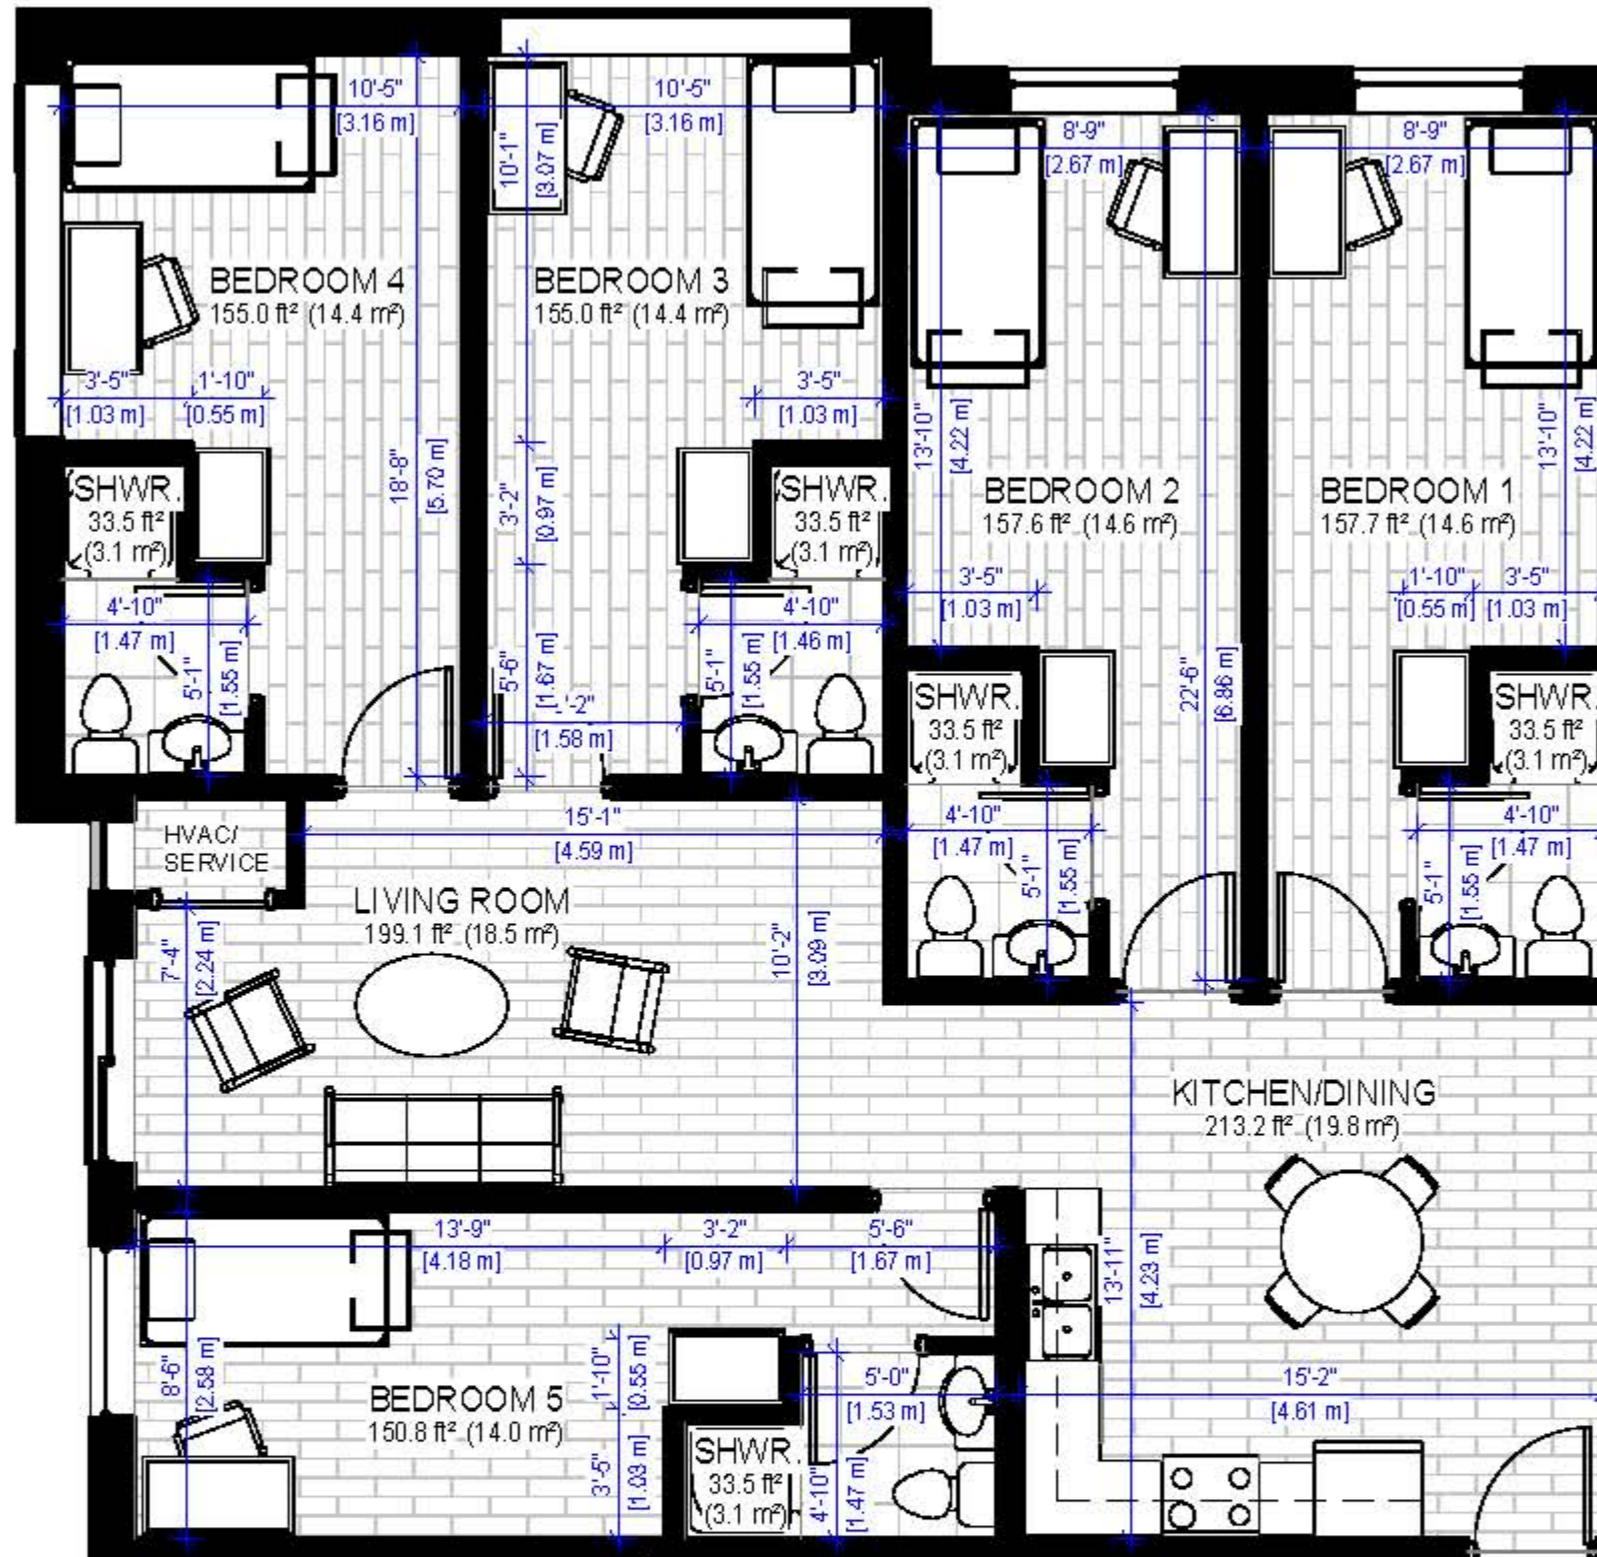

Suite 101

1573 ft² (146.2 m²)

392 Albert Street, Waterloo, Ontario

ALL ROOM MEASUREMENTS ARE APPROXIMATE

Suite 102

1656 ft² (153.8 m²)

392 Albert Street, Waterloo, Ontario

ALL ROOM MEASUREMENTS ARE APPROXIMATE

Suite 103

1588 ft² (147.6 m²)

392 Albert Street, Waterloo, Ontario

ALL ROOM MEASUREMENTS ARE APPROXIMATE

Suite 201

1573 ft² (146.2 m²)

392 Albert Street, Waterloo, Ontario

ALL ROOM MEASUREMENTS ARE APPROXIMATE

Suite 202

1656 ft² (153.8 m²)

392 Albert Street, Waterloo, Ontario

ALL ROOM MEASUREMENTS ARE APPROXIMATE

Suite 203

1612 ft² (149.8 m²)

392 Albert Street, Waterloo, Ontario

ALL ROOM MEASUREMENTS ARE APPROXIMATE

Suite 204

1491 ft² (138.5 m²)

392 Albert Street, Waterloo, Ontario

ALL ROOM MEASUREMENTS ARE APPROXIMATE

Suite 301

1573 ft² (146.2 m²)

392 Albert Street, Waterloo, Ontario

ALL ROOM MEASUREMENTS ARE APPROXIMATE