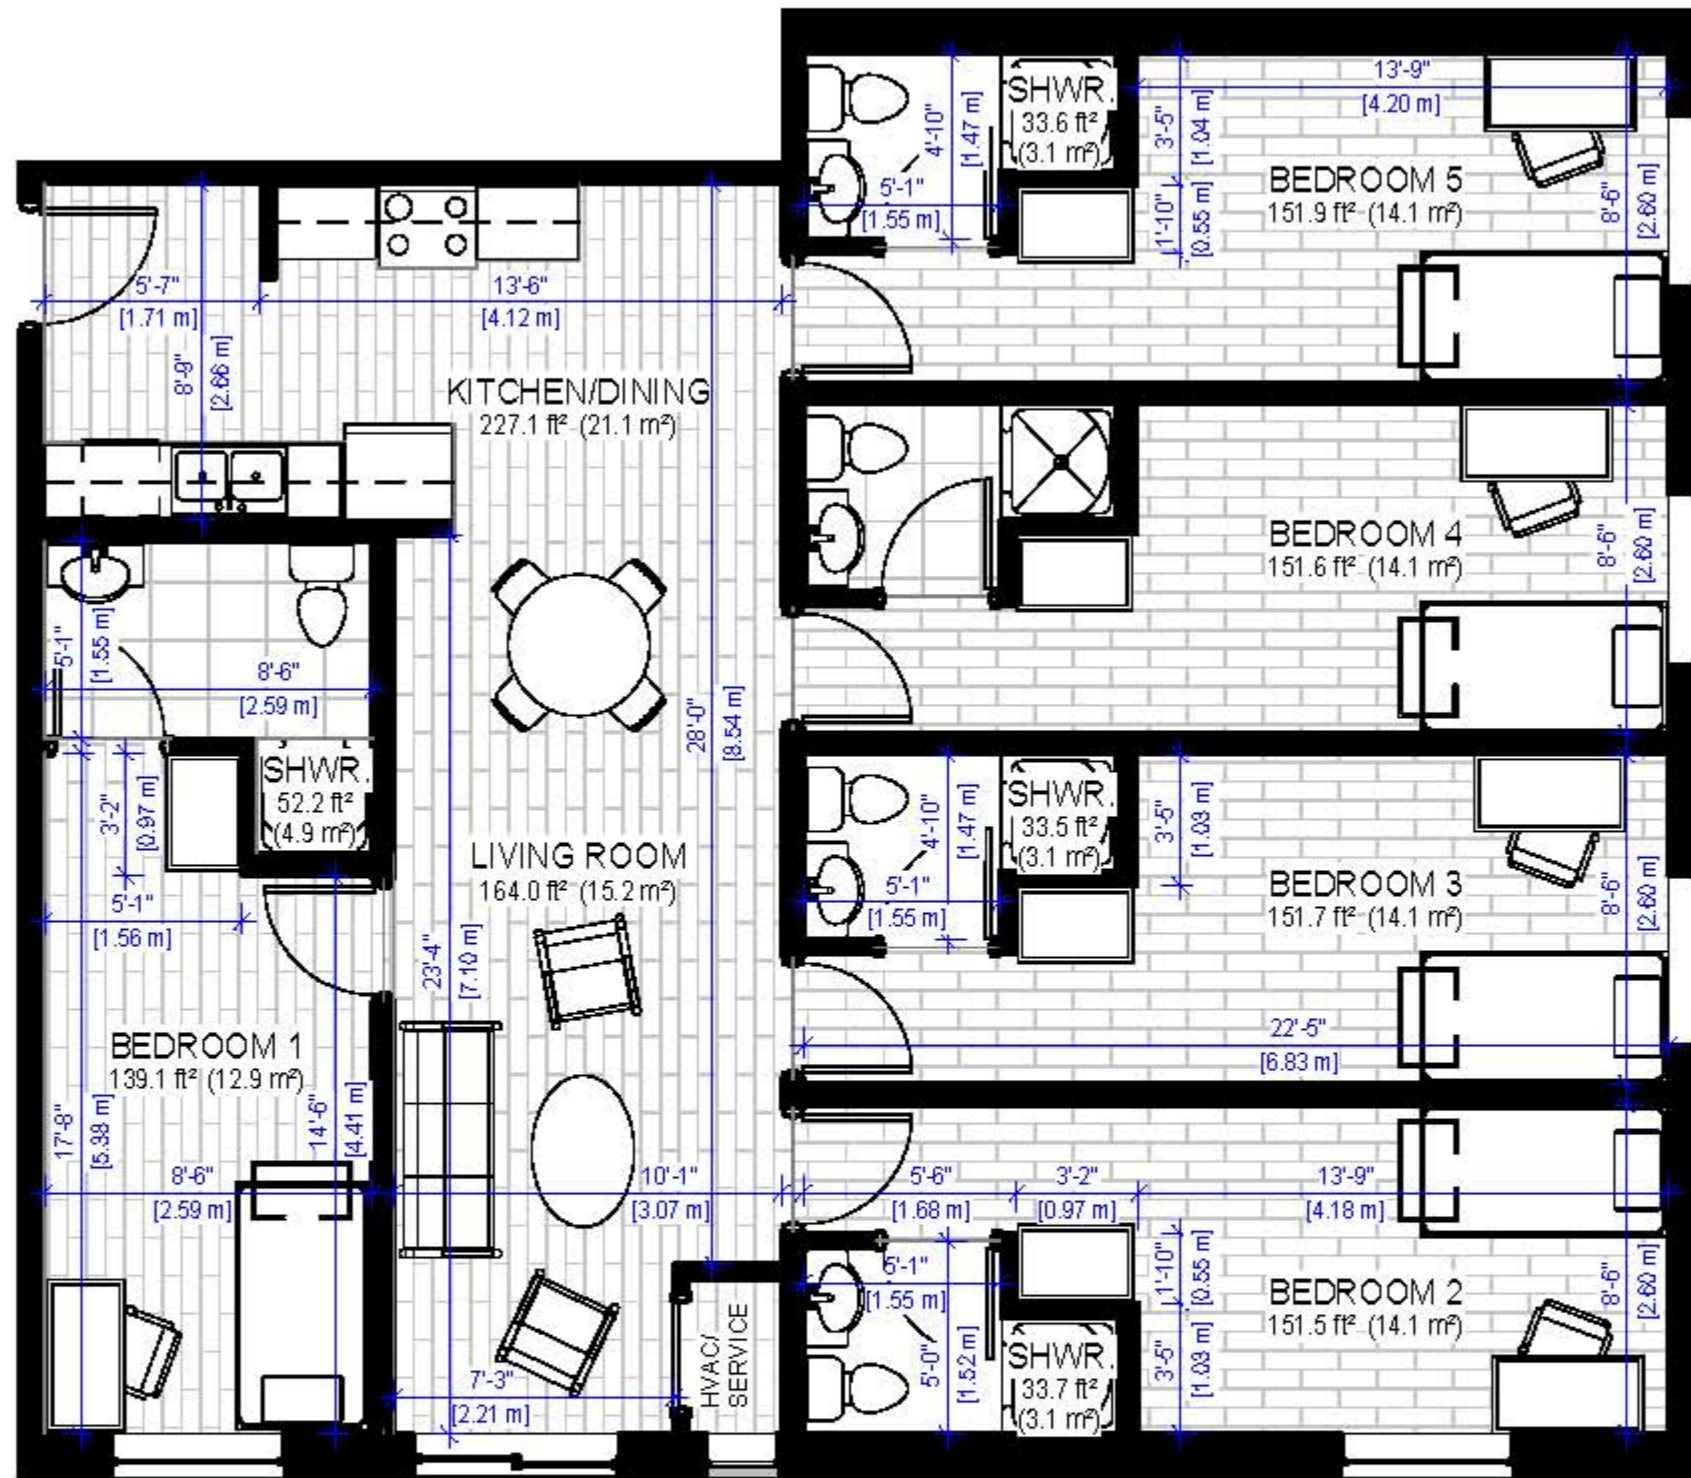

Suite 101

1573 ft² (146.2 m²)

392 Albert Street, Waterloo, Ontario

ALL ROOM MEASUREMENTS ARE APPROXIMATE

Suite 102

1656 ft² (153.8 m²)

392 Albert Street, Waterloo, Ontario

ALL ROOM MEASUREMENTS ARE APPROXIMATE

Suite 103

1588 ft² (147.6 m²)

392 Albert Street, Waterloo, Ontario

ALL ROOM MEASUREMENTS ARE APPROXIMATE

Suite 201

1573 ft² (146.2 m²)

392 Albert Street, Waterloo, Ontario

ALL ROOM MEASUREMENTS ARE APPROXIMATE

Suite 202

1656 ft² (153.8 m²)

392 Albert Street, Waterloo, Ontario

ALL ROOM MEASUREMENTS ARE APPROXIMATE

Suite 203

1612 ft² (149.8 m²)

392 Albert Street, Waterloo, Ontario

ALL ROOM MEASUREMENTS ARE APPROXIMATE

Suite 204

1491 ft² (138.5 m²)

392 Albert Street, Waterloo, Ontario

ALL ROOM MEASUREMENTS ARE APPROXIMATE

Suite 301

1573 ft² (146.2 m²)

392 Albert Street, Waterloo, Ontario

ALL ROOM MEASUREMENTS ARE APPROXIMATE