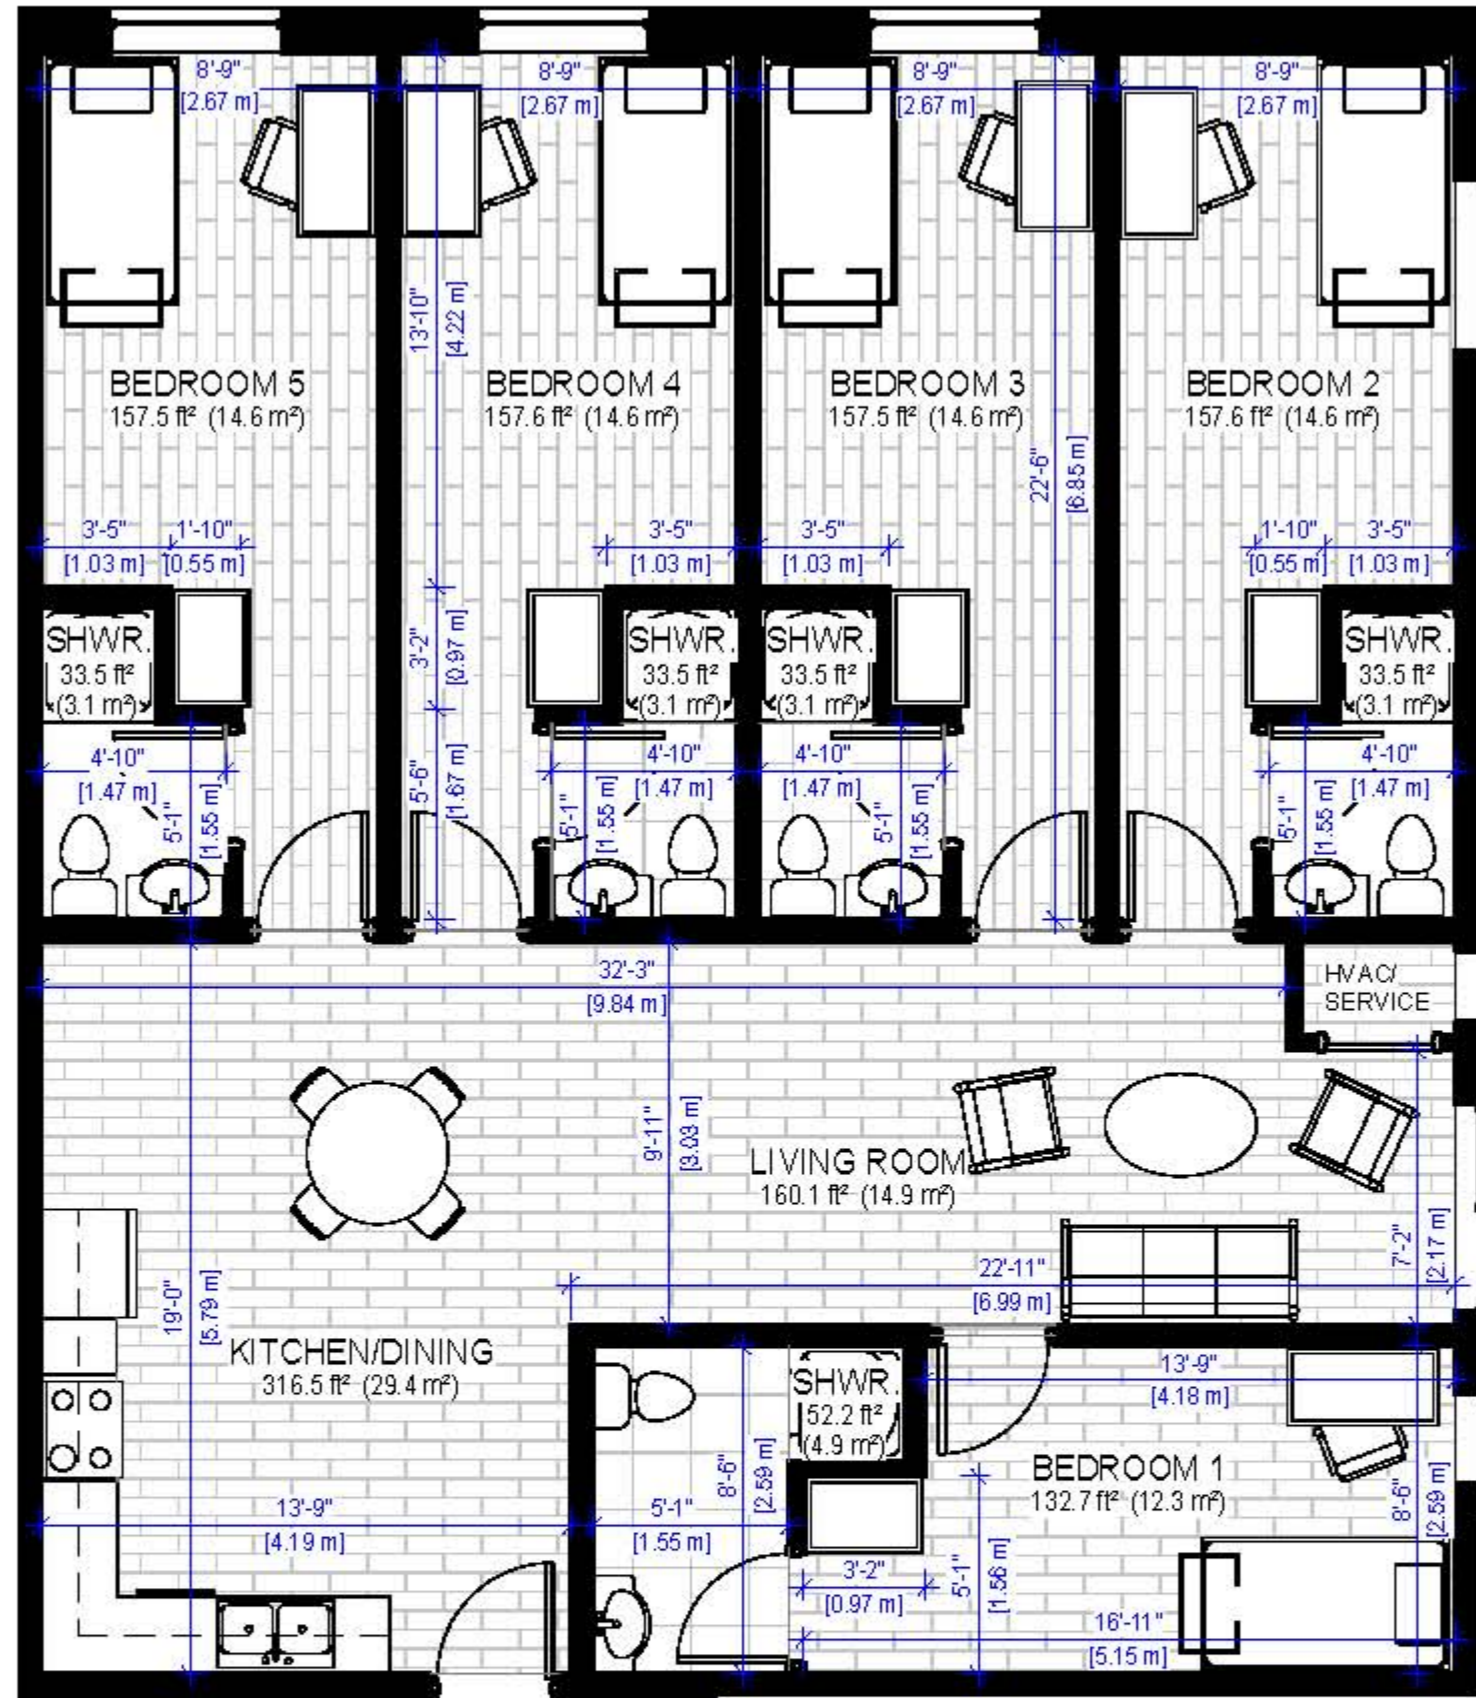

Suite 101

1573 ft² (146.2 m²)

392 Albert Street, Waterloo, Ontario

ALL ROOM MEASUREMENTS ARE APPROXIMATE

Suite 102

1656 ft² (153.8 m²)

392 Albert Street, Waterloo, Ontario

ALL ROOM MEASUREMENTS ARE APPROXIMATE

Suite 103

1588 ft² (147.6 m²)

392 Albert Street, Waterloo, Ontario

ALL ROOM MEASUREMENTS ARE APPROXIMATE

Suite 201

1573 ft² (146.2 m²)

392 Albert Street, Waterloo, Ontario

ALL ROOM MEASUREMENTS ARE APPROXIMATE

Suite 202

1656 ft² (153.8 m²)

392 Albert Street, Waterloo, Ontario

ALL ROOM MEASUREMENTS ARE APPROXIMATE

Suite 203

1612 ft² (149.8 m²)

392 Albert Street, Waterloo, Ontario

ALL ROOM MEASUREMENTS ARE APPROXIMATE

Suite 204

1491 ft² (138.5 m²)

392 Albert Street, Waterloo, Ontario

ALL ROOM MEASUREMENTS ARE APPROXIMATE

Suite 301

1573 ft² (146.2 m²)

392 Albert Street, Waterloo, Ontario

ALL ROOM MEASUREMENTS ARE APPROXIMATE